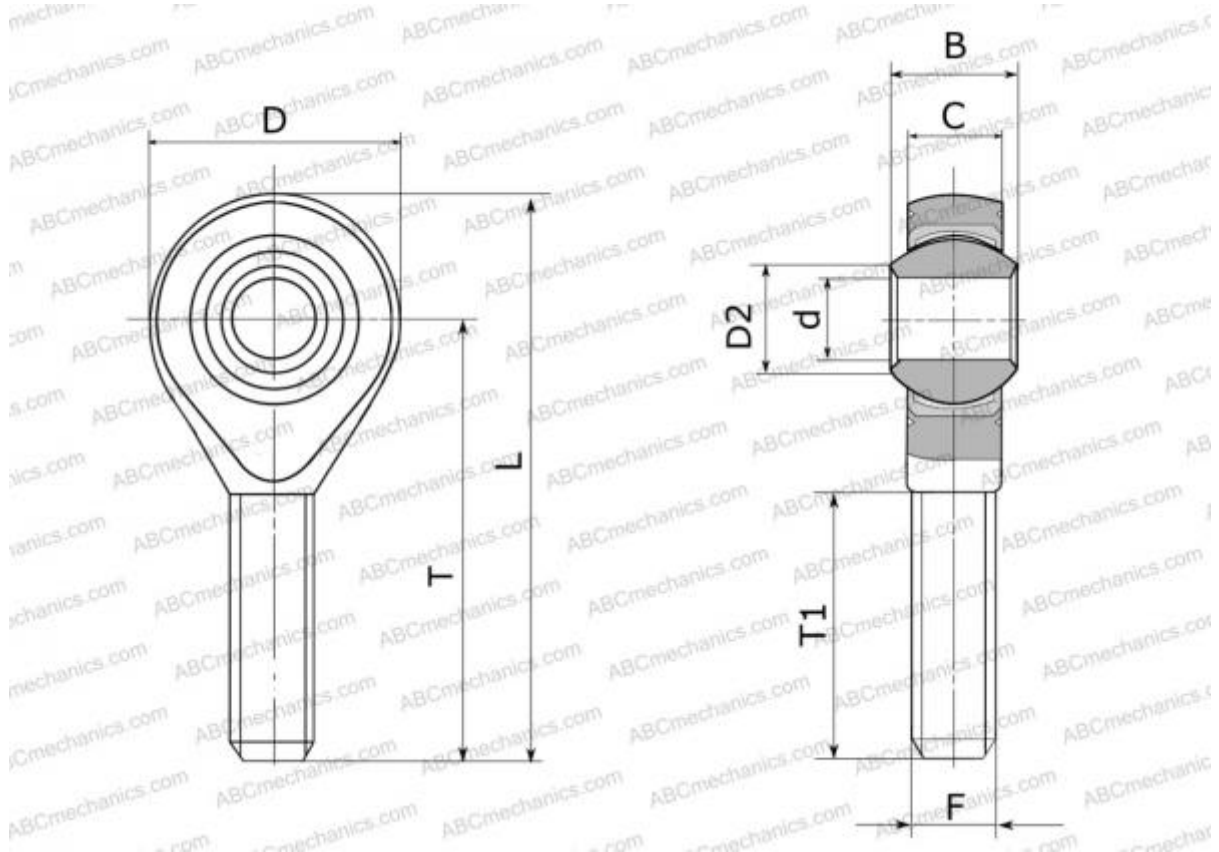

## MM-M5T AURORA

Rod ends

TYPE: Plain bearings, Spherical plain bearings and rod ends, Rod ends, Maintenance free, With internal thread, open design, right hand thread, series POS..EC, GAKR..PW, SAKB

### Technical specification

#### DIMENSIONS, MM

d	5,000
D	16,000
D2	7,700
B	8,000
L	41,000
T	33,000
T1	20,000
C	6,000
F	M5x0.8

**MANUFACTURER** [AURORA](#)