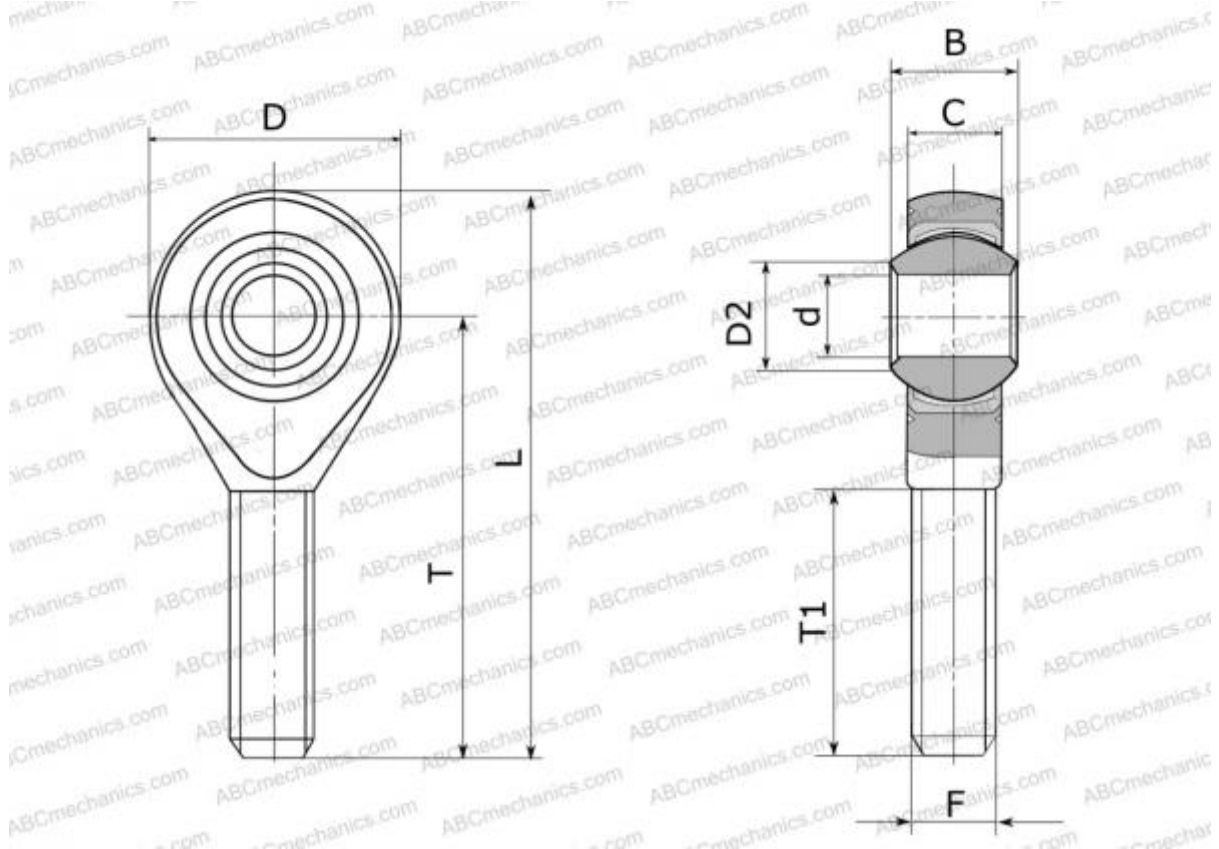

MB-M3T AURORA

Rod ends

TYPE: Plain bearings, Spherical plain bearings and rod ends, Rod ends, Maintenance free, With internal thread, open design, left hand thread, series POS..ECL, GAKL..PW, SALKB

Technical specification

DIMENSIONS, MM

d	3,000
D	12,000
D2	5,200
B	6,000
L	33,000
T	27,000
T1	15,000
C	4,500
F	M3x0.5

WEIGHT, KG 0,005

MANUFACTURER [AURORA](#)

INTERCHANGE

ABC [POS 3 ECL](#)

INTERCHANGE

IKO [POS 3 ECL](#)
HEIM [SMLE3](#)