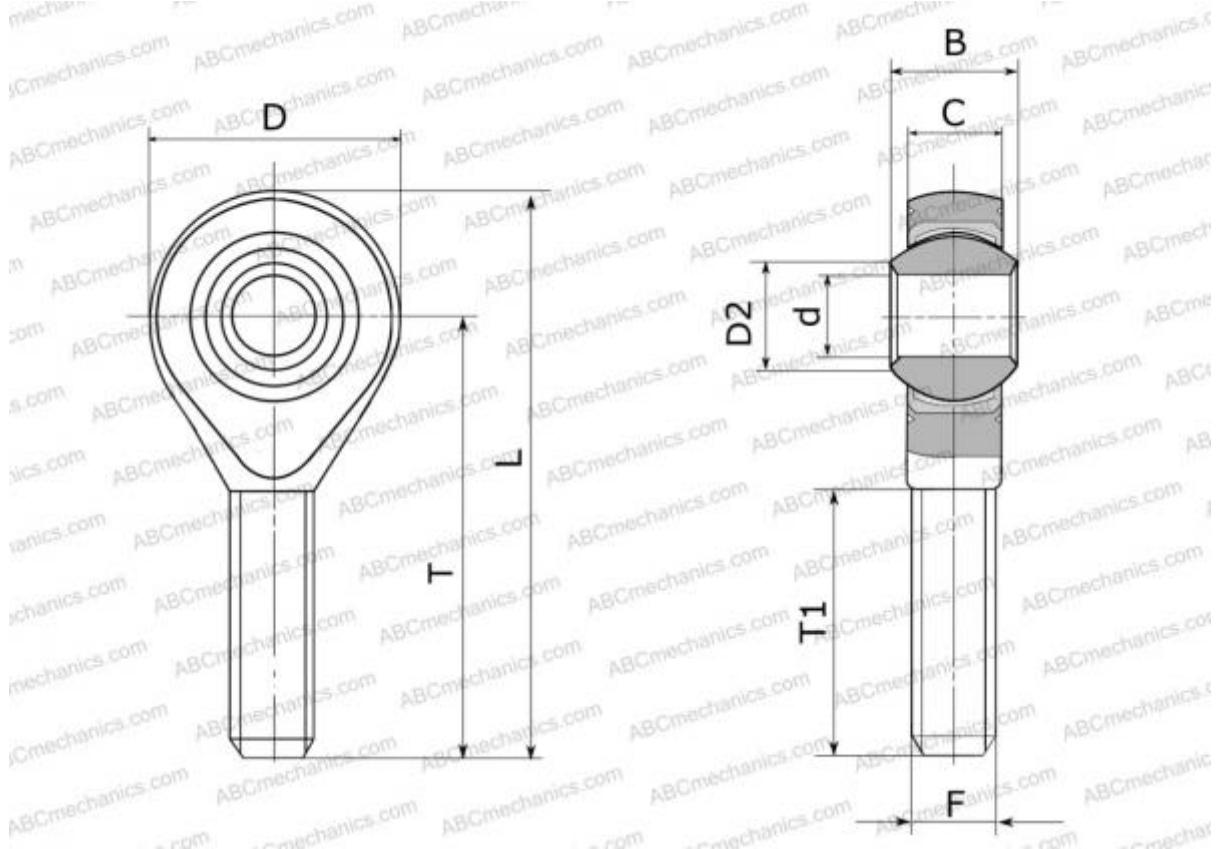

MB-M4T AURORA

Rod ends

TYPE: Plain bearings, Spherical plain bearings and rod ends, Rod ends, Maintenance free, With internal thread, open design, left hand thread, series POS..ECL, GAKL..PW, SALKB

Technical specification

DIMENSIONS, MM

d	4,000
D	14,000
D2	6,500
B	7,000
L	37,000
T	30,000
T1	17,000
C	5,300
F	M4x0.7

WEIGHT, KG 0,008

MANUFACTURER [AURORA](#)

INTERCHANGE

ABC [POS 4 ECL](#)

INTERCHANGE

IKO [POS 4 ECL](#)
HEIM [SMLE4](#)