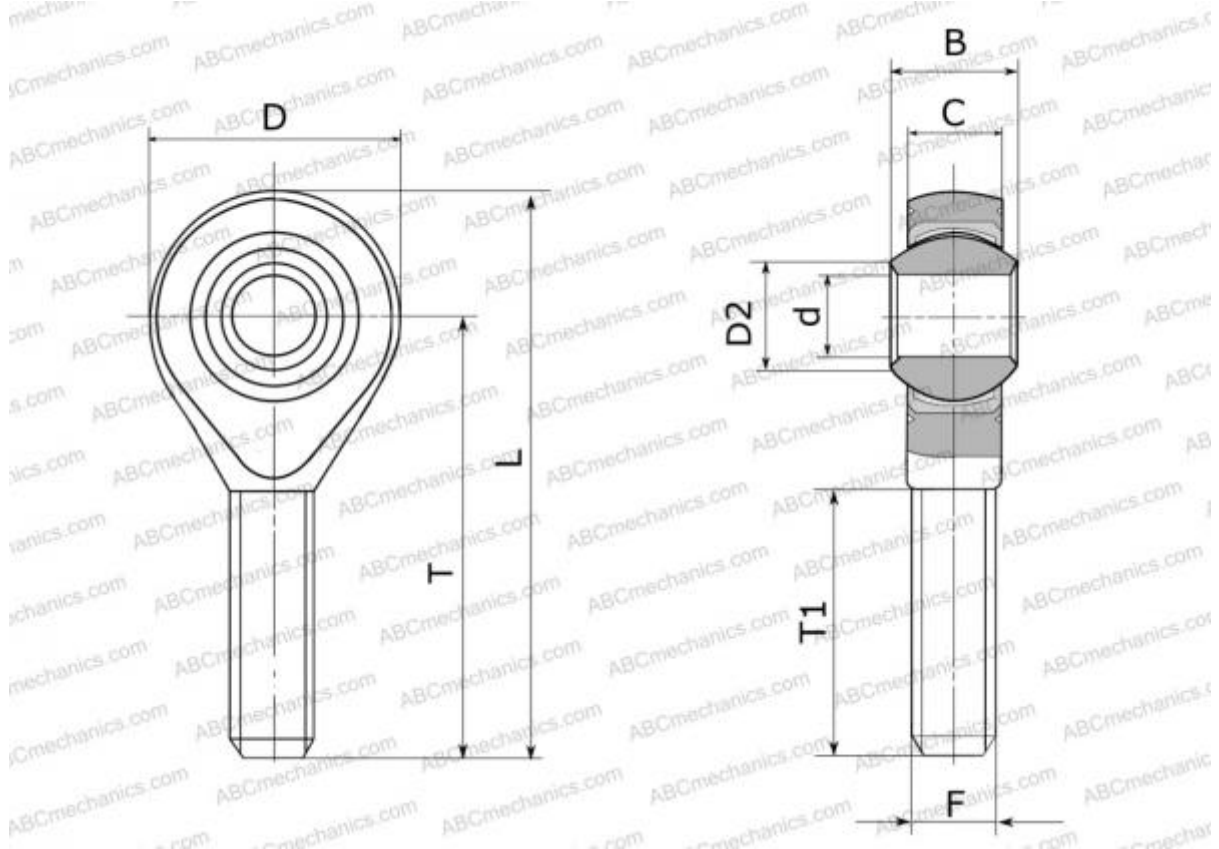

MB-M5T AURORA

Rod ends

TYPE: Plain bearings, Spherical plain bearings and rod ends, Rod ends, Maintenance free, With internal thread, open design, left hand thread, series POS..ECL, GAKL..PW, SALKB

Technical specification

DIMENSIONS, MM

d	5,000
D	16,000
D2	7,700
B	8,000
L	41,000
T	33,000
T1	20,000
C	6,000
F	M5x0.8

INTERCHANGE

SKF	SALKB 5 F
HEIM	SMLE5

MANUFACTURER [AURORA](#)

INTERCHANGE

ABC	POS 5 ECL
IKO	POS 5 ECL
INA	GAKL 5 PW