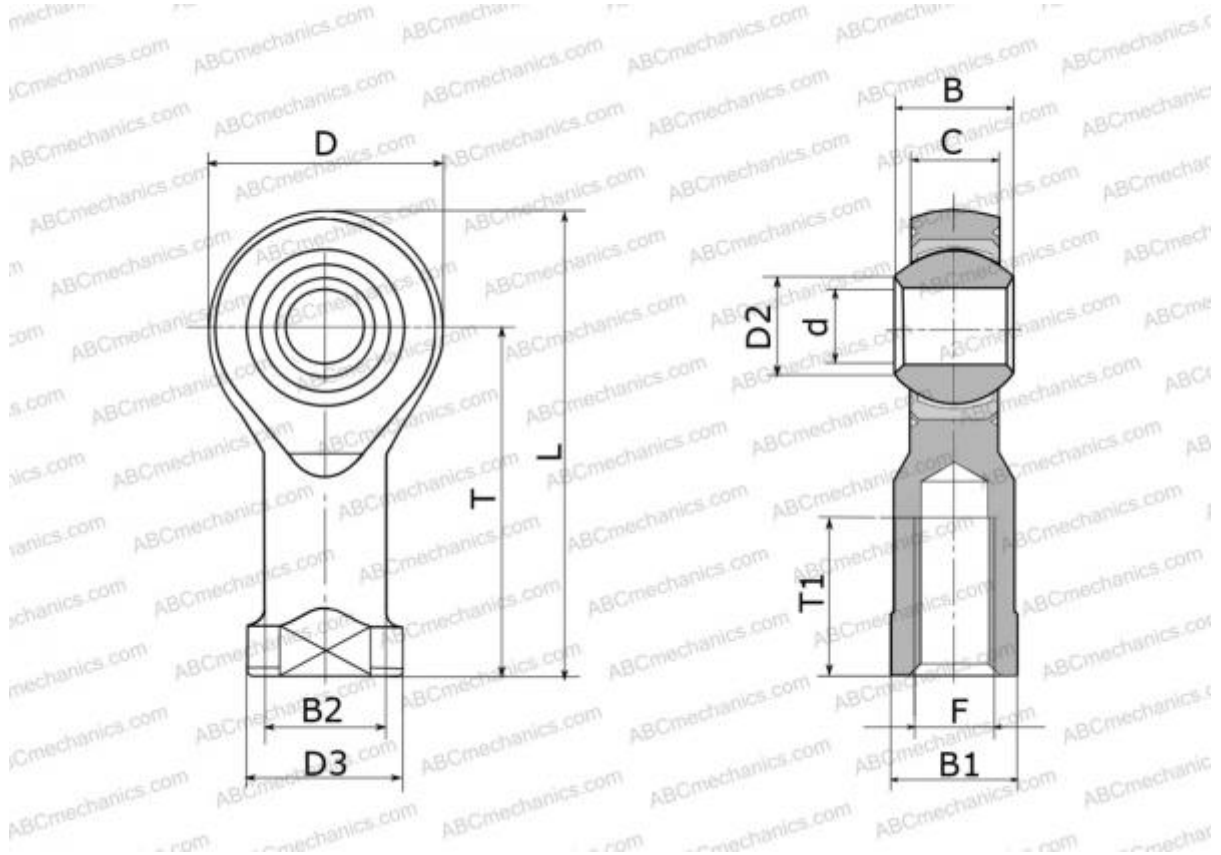

## MW-M5T AURORA

Rod ends

TYPE: Plain bearings, Spherical plain bearings and rod ends, Rod ends, Maintenance free, With internal thread, open design, right hand thread, series PHS..EC, GIKR..PW, GIKPR..PW, SIKB

### Technical specification

#### DIMENSIONS, MM

d	5,000
D	16,000
D2	7,700
B	8,000
B1	9,000
L	35,000
T	27,000
T1	12,500
C	6,000
F	M5x0.8

**MANUFACTURER** [AURORA](#)