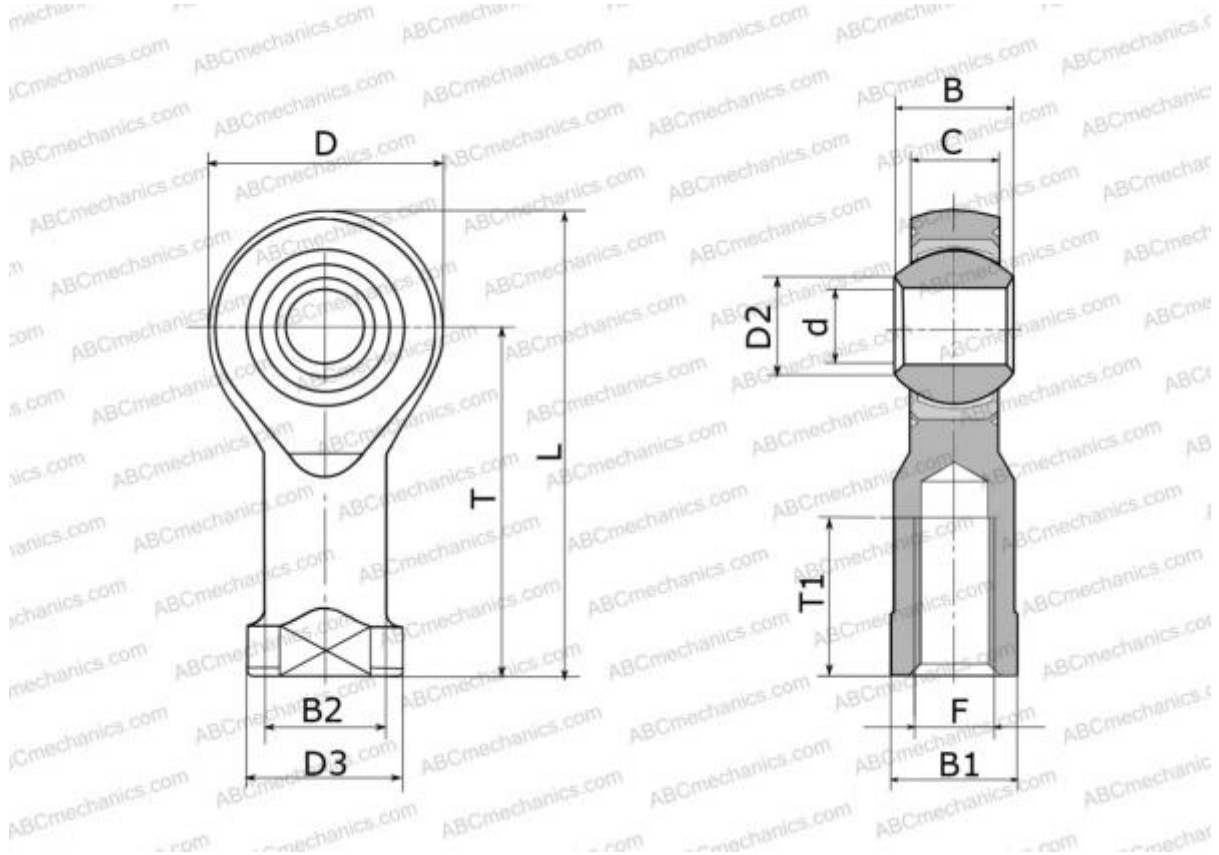

## MG-M4T AURORA

Rod ends

TYPE: Plain bearings, Spherical plain bearings and rod ends, Rod ends, Maintenance free, With internal thread, open design, left hand thread, series PHS..ECL, GIKL..PW, SILKB

### Technical specification

#### DIMENSIONS, MM

d	4,000
D	14,000
D2	6,500
B	7,000
B1	8,000
L	31,000
T	24,000
T1	12,000
C	5,300
F	M4x0.7

**WEIGHT, KG** 0,012

**MANUFACTURER** [AURORA](#)