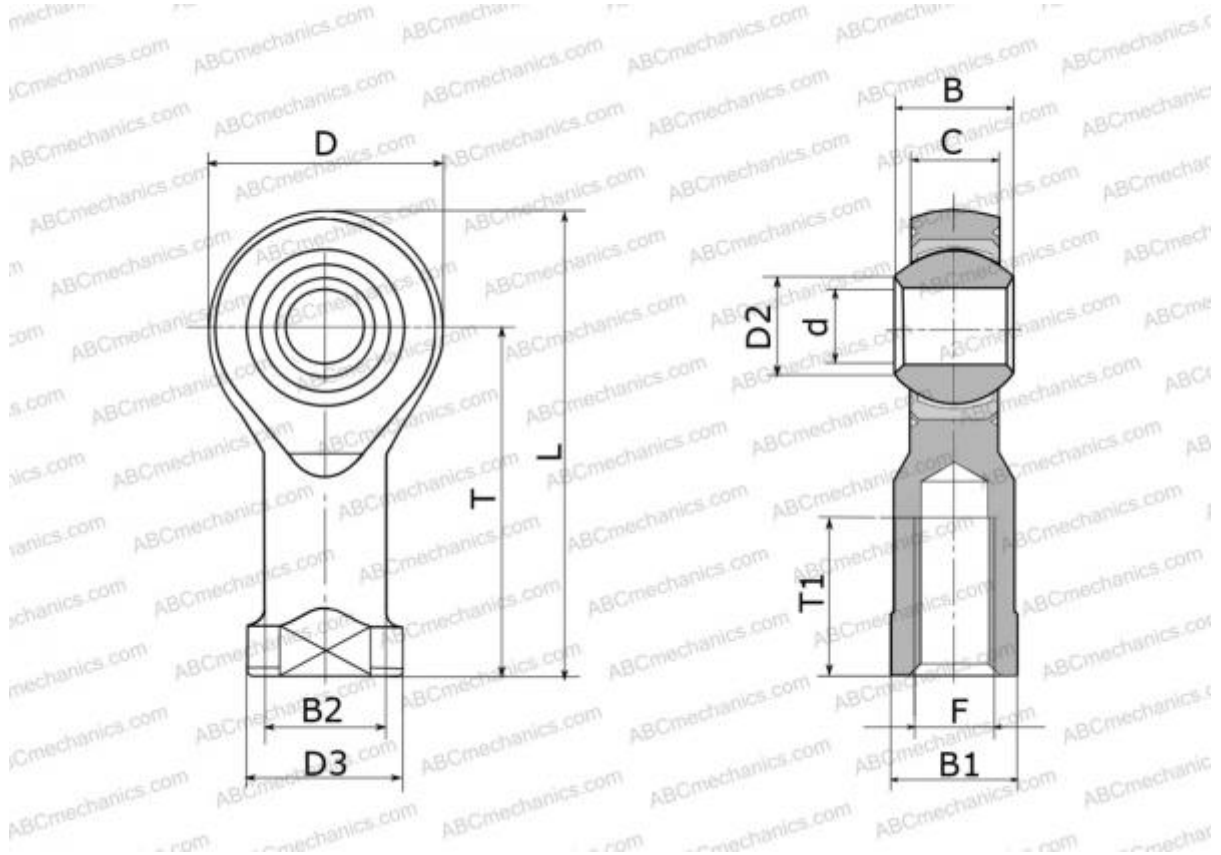

MG-M5T AURORA

Rod ends

TYPE: Plain bearings, Spherical plain bearings and rod ends, Rod ends, Maintenance free, With internal thread, open design, left hand thread, series PHS..ECL, GIKL..PW, SILKB

Technical specification

DIMENSIONS, MM

d	5,000
D	16,000
D2	7,700
B	8,000
B1	9,000
L	35,000
T	27,000
T1	12,500
C	6,000
F	M5x0.8

MANUFACTURER

[AURORA](#)

INTERCHANGE

SKF
HEIM

[SILKB 5 F](#)
[SFLE5](#)

INTERCHANGE