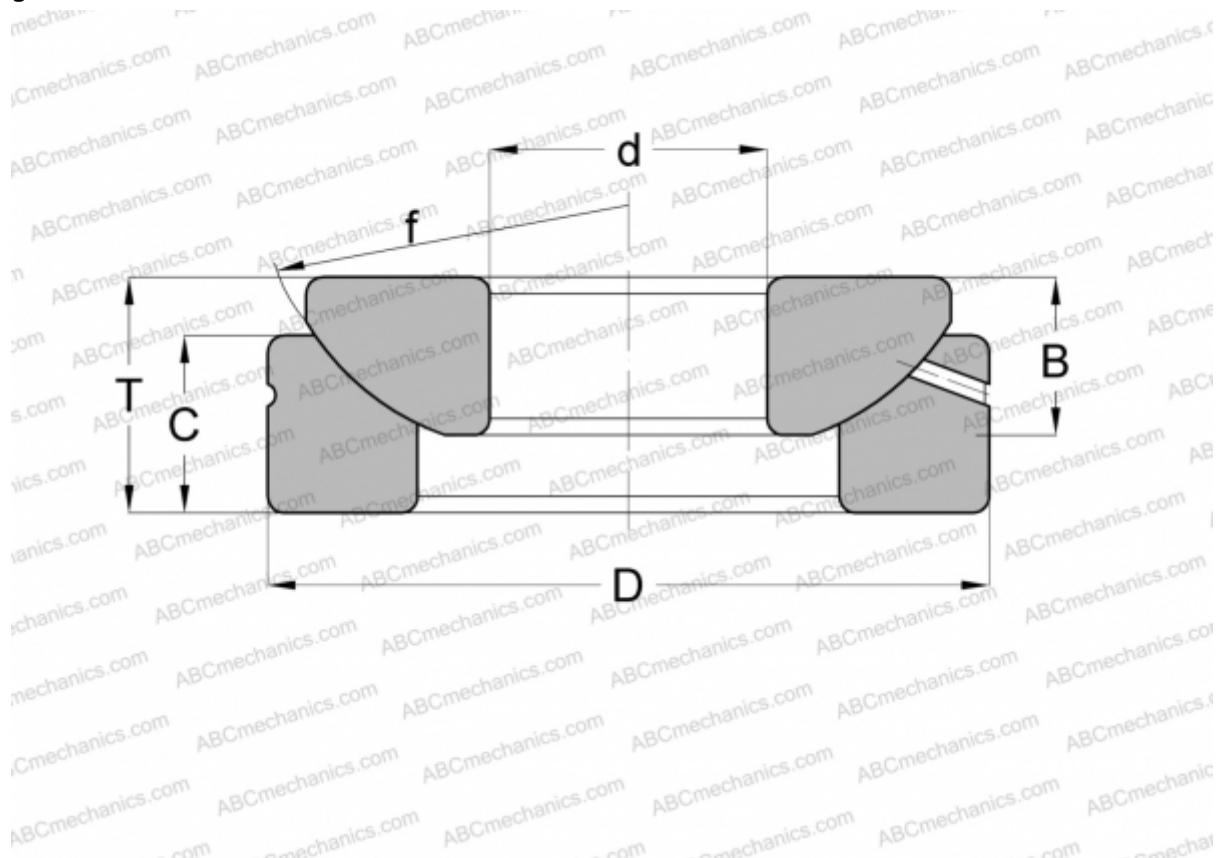

GE 15 AX INA

Spherical plain bearings

TYPE: Plain bearings, Spherical plain bearings and rod ends, Thrust spherical plain bearings,
Requiring maintenance, Series GE...AX (INA)

Technical specification

DIMENSIONS, MM

d	15,000
D	42,000
B	10,700
f	45,000
T	15,000

MANUFACTURER

[INA](#)