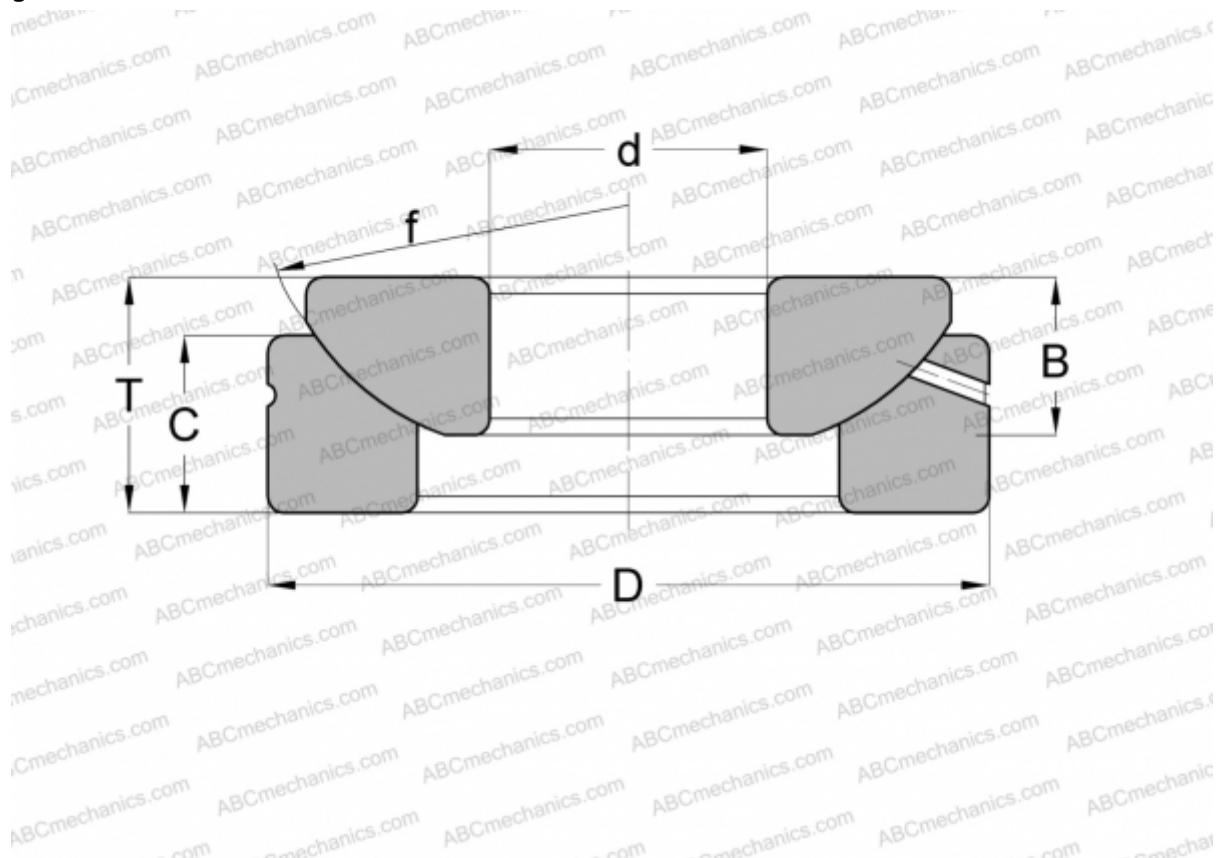

## GE 17 AX INA

Spherical plain bearings

TYPE: Plain bearings, Spherical plain bearings and rod ends, Thrust spherical plain bearings,  
Requiring maintenance, Series GE...-AX (INA)

### Technical specification

#### DIMENSIONS, MM

d	17,000
D	47,000
B	11,500
f	50,000
T	16,000