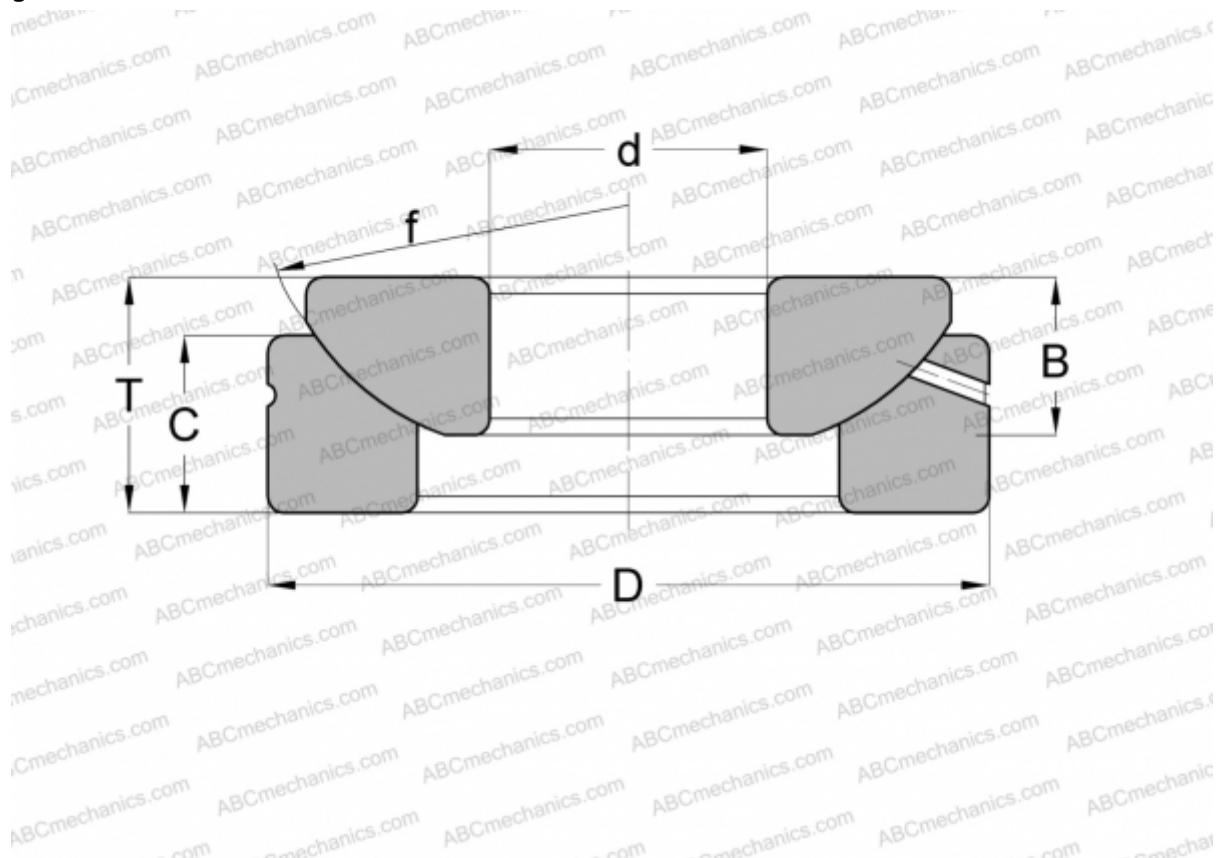

GE 20 AX INA

Spherical plain bearings

TYPE: Plain bearings, Spherical plain bearings and rod ends, Thrust spherical plain bearings,
Requiring maintenance, Series GE...-AX (INA)

Technical specification

DIMENSIONS, MM