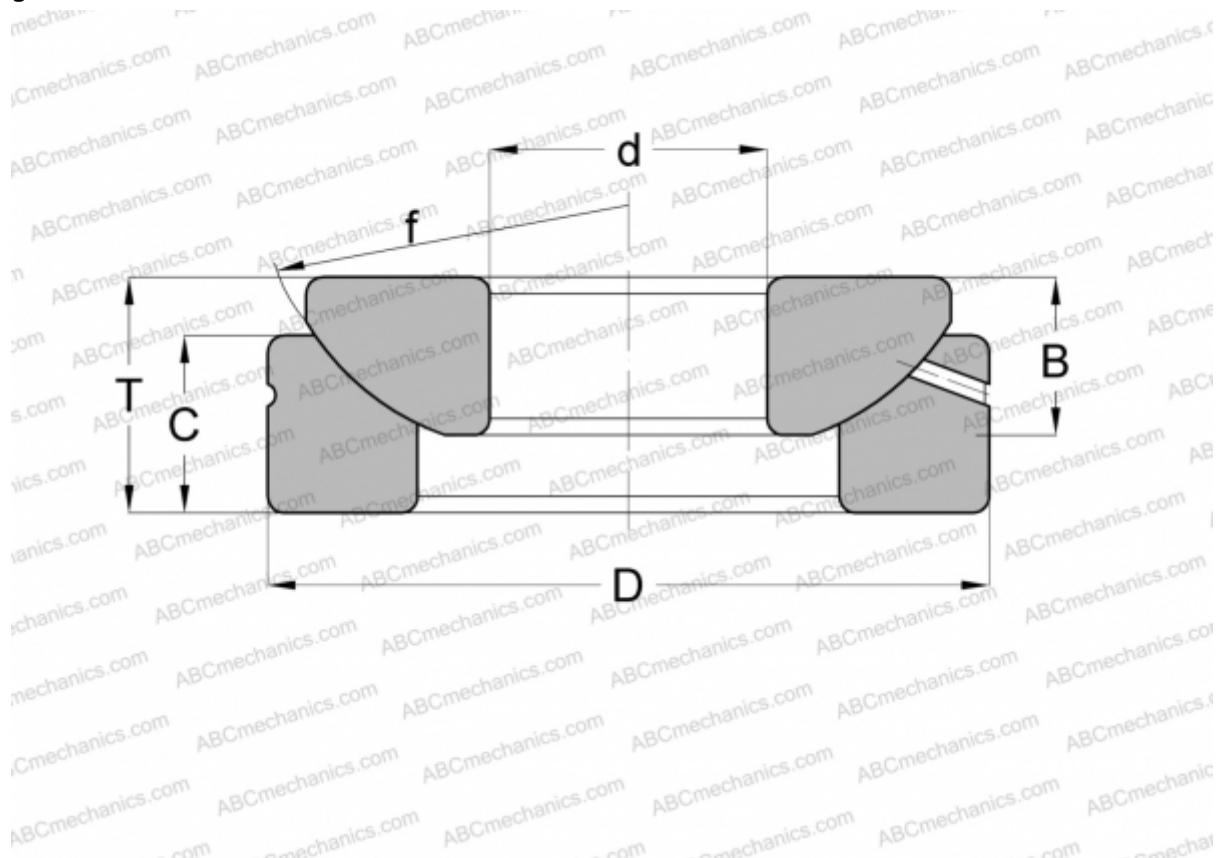

GE 25 AX INA

Spherical plain bearings

TYPE: Plain bearings, Spherical plain bearings and rod ends, Thrust spherical plain bearings, Requiring maintenance, Series GE...-AX (INA)

Technical specification

DIMENSIONS, MM

d	25,000
D	62,000
B	16,000
f	66,000
T	22,500

MANUFACTURER

[INA](#)