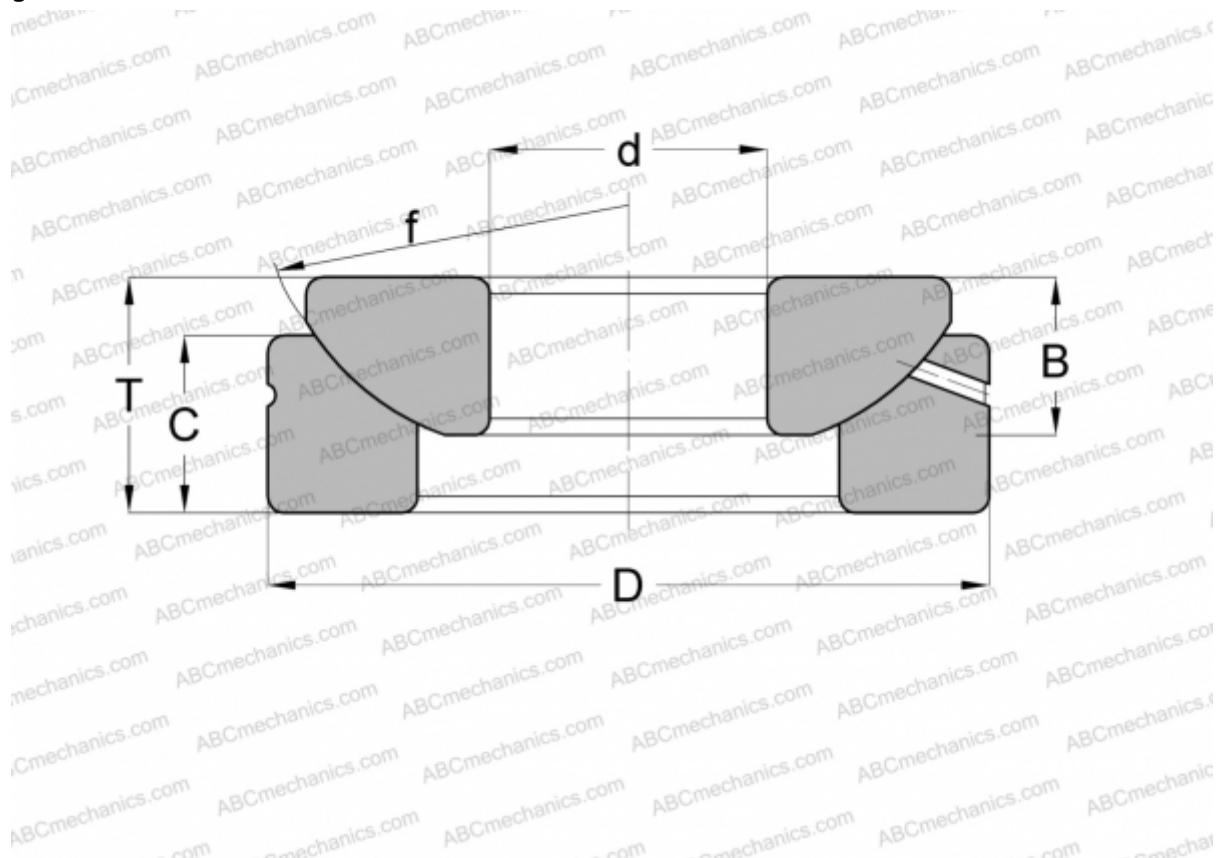

## GE 30 AX INA

Spherical plain bearings

TYPE: Plain bearings, Spherical plain bearings and rod ends, Thrust spherical plain bearings,  
Requiring maintenance, Series GE...-AX (INA)

### Technical specification

#### DIMENSIONS, MM

|   |        |
|---|--------|
| d | 30,000 |
| D | 75,000 |
| B | 18,000 |
| f | 80,000 |
| T | 26,000 |