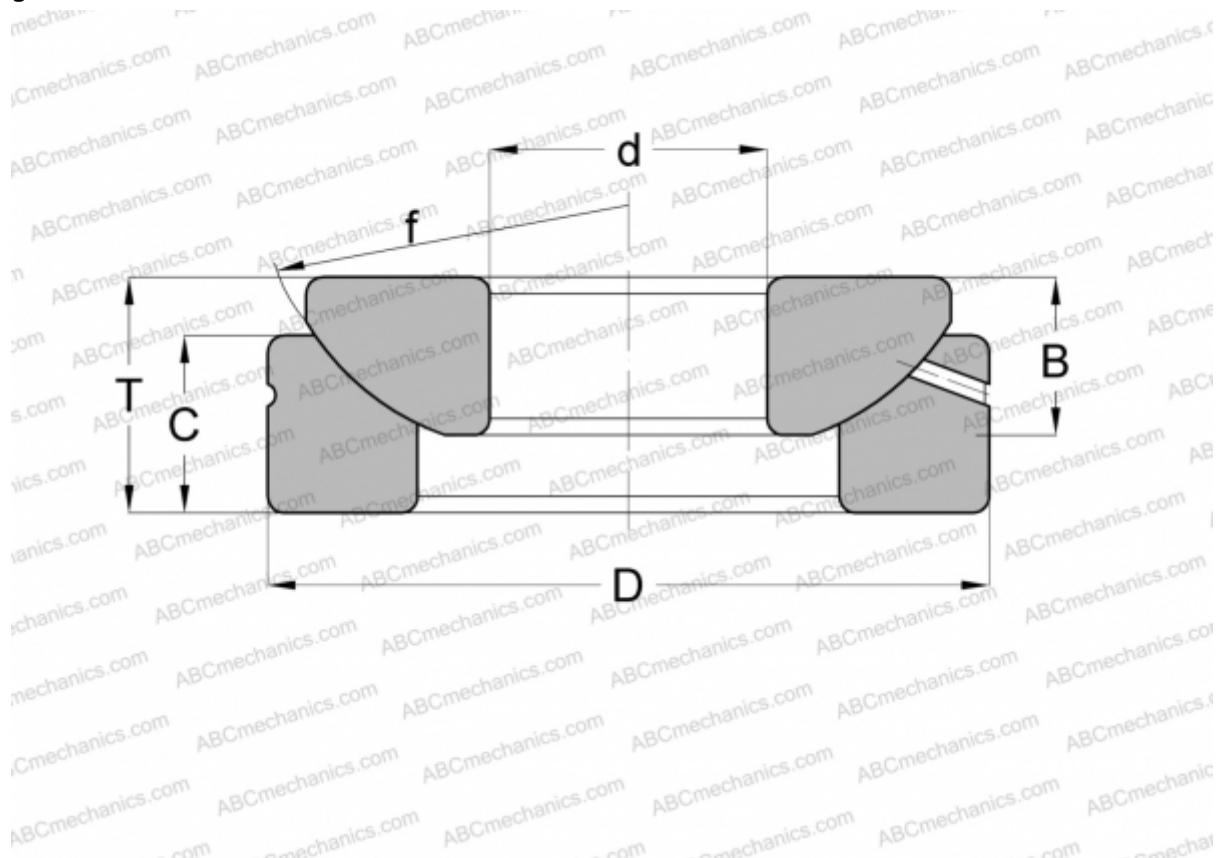

## GE 45 AX INA

Spherical plain bearings

TYPE: Plain bearings, Spherical plain bearings and rod ends, Thrust spherical plain bearings,  
Requiring maintenance, Series GE...AX (INA)

### Technical specification

#### DIMENSIONS, MM

d	45,000
D	120,000
B	31,000
f	130,000
T	36,500