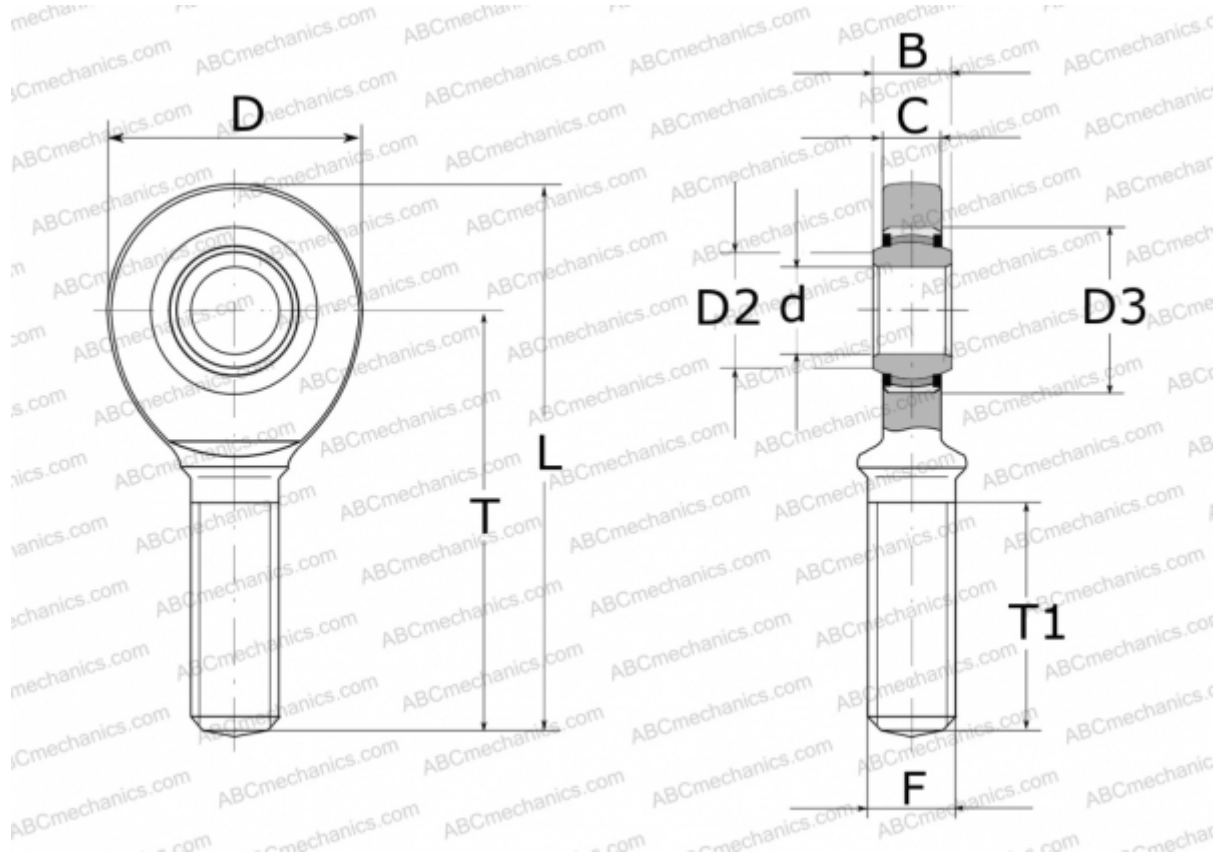

GAL 17 UK 2RS INA

TYPE: Plain bearings, Spherical plain bearings and rod ends, Rod ends, Maintenance free, With external thread, with lip seals or high performance seals, left hand thread, series GAL..-UK-2RS (INA)

Technical specification

DIMENSIONS, MM

d	17,000
D	46,000
D2	20,700
D3	30,000
B	14,000
L	92,000
T	69,000
T1	36,000
C	11,000
F	M16

MANUFACTURER [INA](#)