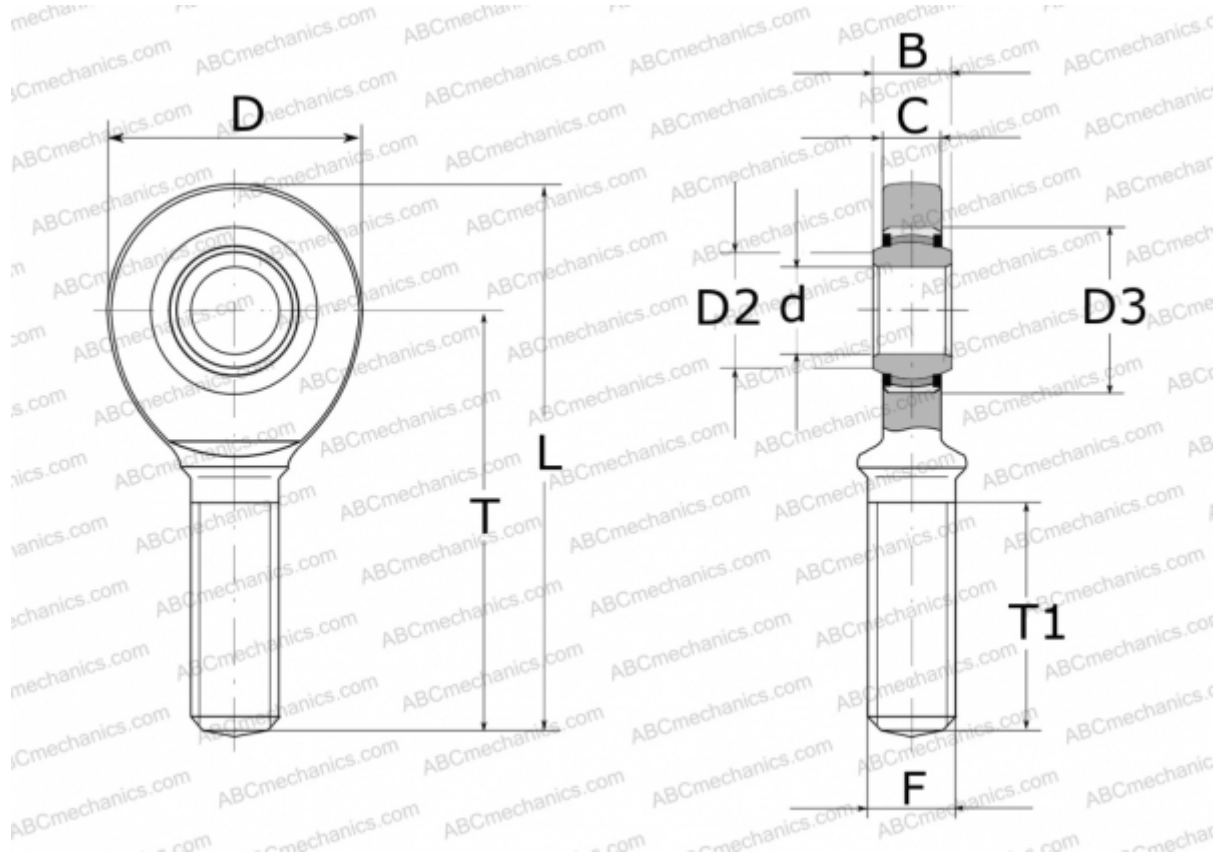

## GAL 20 UK 2RS INA

TYPE: Plain bearings, Spherical plain bearings and rod ends, Rod ends, Maintenance free, With external thread, with lip seals or high performance seals, left hand thread, series GAL..-UK-2RS (INA)

### Technical specification

#### DIMENSIONS, MM

|    |         |
|----|---------|
| d  | 20,000  |
| D  | 53,000  |
| D2 | 24,200  |
| D3 | 35,000  |
| B  | 16,000  |
| L  | 104,500 |
| T  | 78,000  |
| T1 | 43,000  |
| C  | 13,000  |
| F  | M20X1.5 |