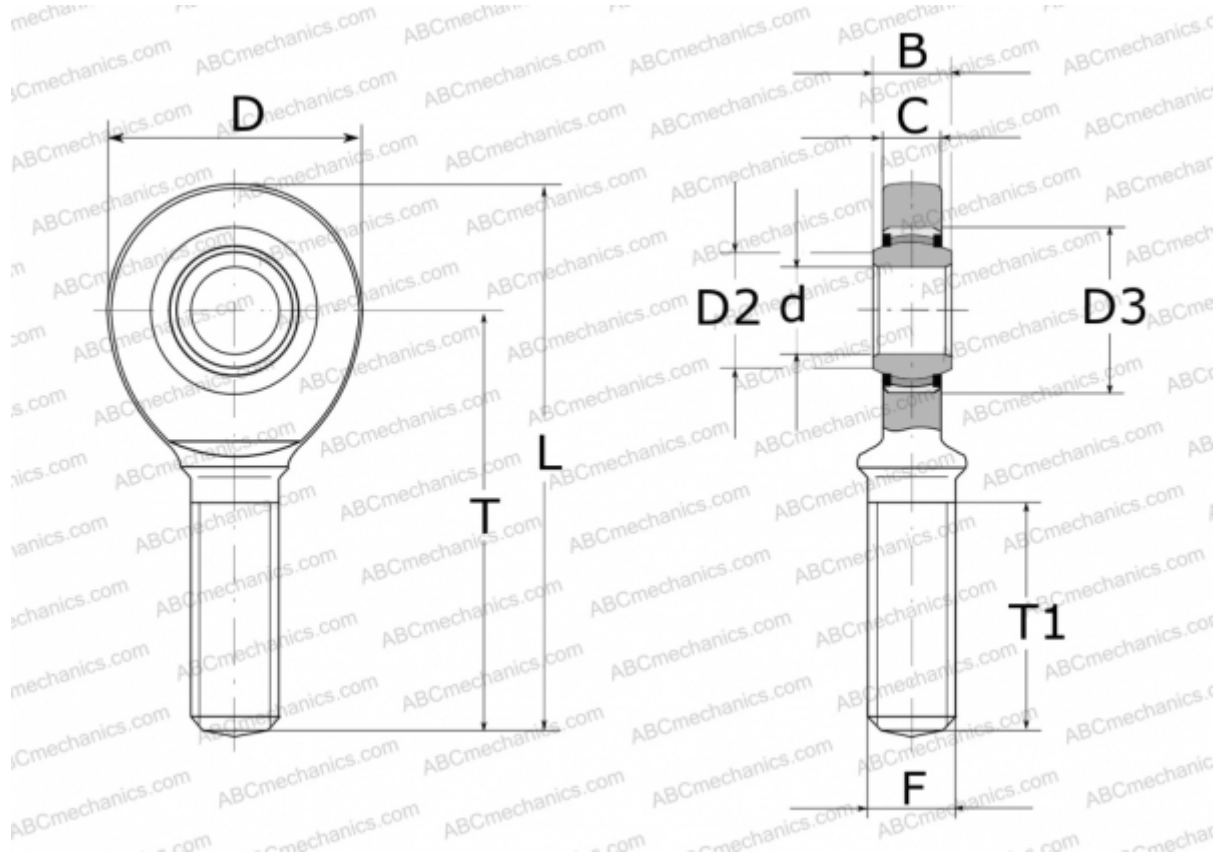

## GAL 25 UK 2RS INA

TYPE: Plain bearings, Spherical plain bearings and rod ends, Rod ends, Maintenance free, With external thread, with lip seals or high performance seals, left hand thread, series GAL..-UK-2RS (INA)

### Technical specification

#### DIMENSIONS, MM

d	25,000
D	64,000
D2	29,300
D3	42,000
B	20,000
L	126,000
T	94,000
T1	53,000
C	17,000
F	M24X2