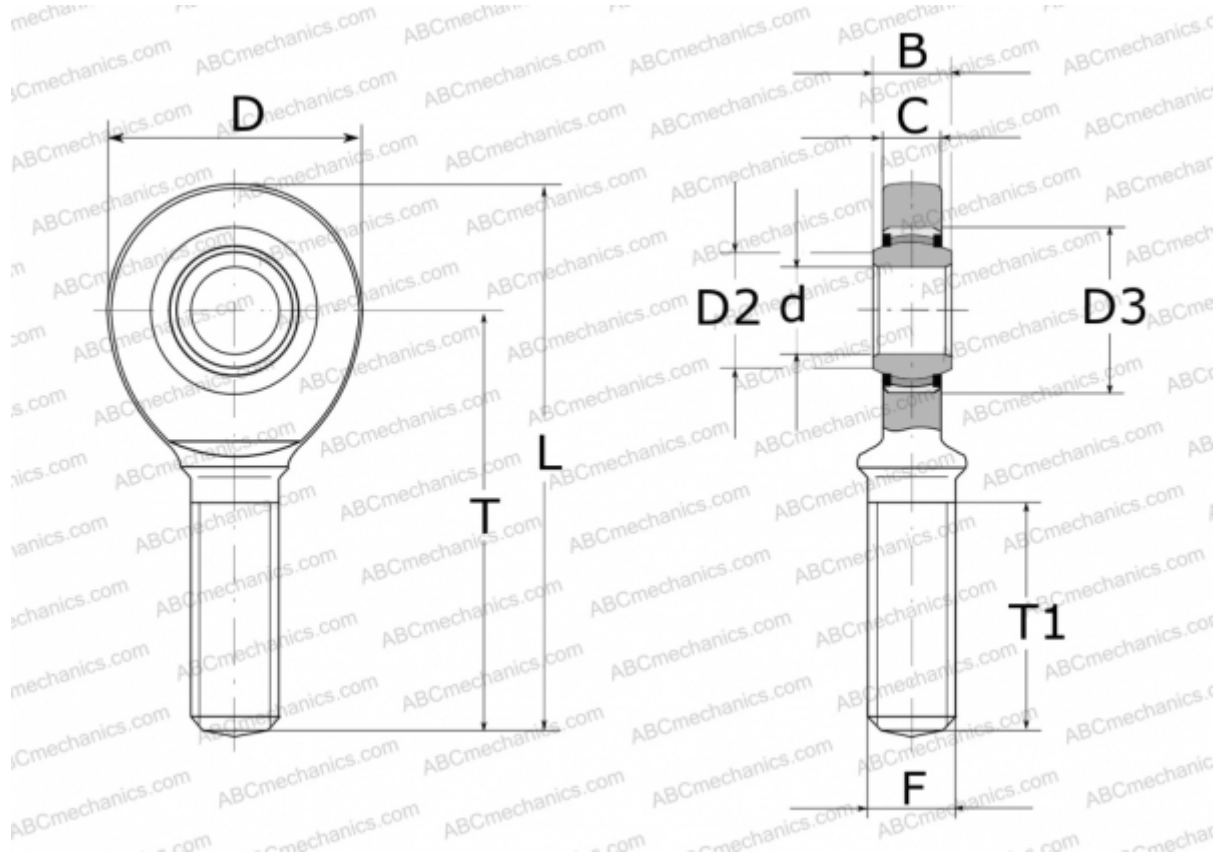

## GAL 30 UK 2RS INA

TYPE: Plain bearings, Spherical plain bearings and rod ends, Rod ends, Maintenance free, With external thread, with lip seals or high performance seals, left hand thread, series GAL..-UK-2RS (INA)

### Technical specification

#### DIMENSIONS, MM

d	30,000
D	73,000
D2	34,200
D3	47,000
B	22,000
L	146,500
T	110,000
T1	65,000
C	19,000
F	M30X2