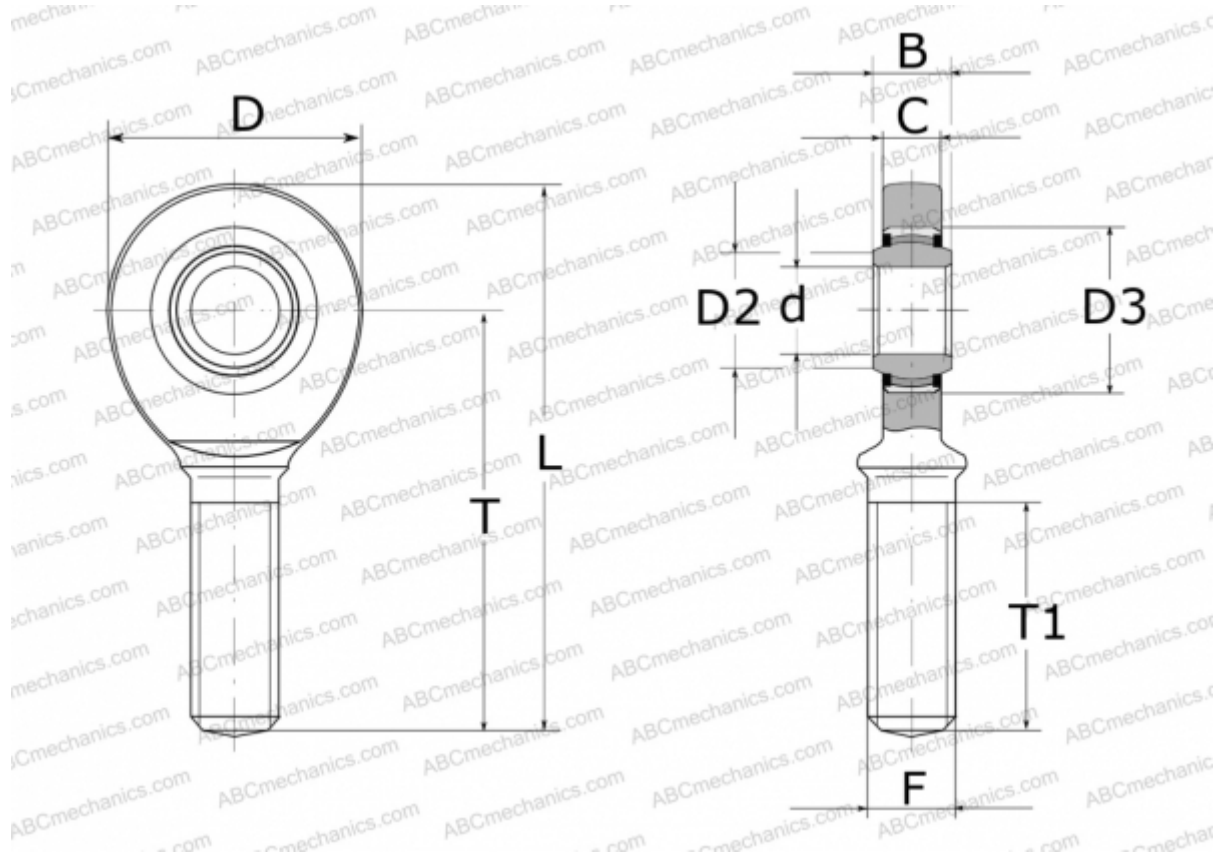

## GAL 45 UK 2RS INA

TYPE: Plain bearings, Spherical plain bearings and rod ends, Rod ends, Maintenance free, With external thread, with lip seals or high performance seals, left hand thread, series GAL..-UK-2RS (INA)

### Technical specification

#### DIMENSIONS, MM

d	45,000
D	102,000
D2	50,800
D3	68,000
B	32,000
L	214,000
T	163,000
T1	94,000
C	27,000
F	M42X3