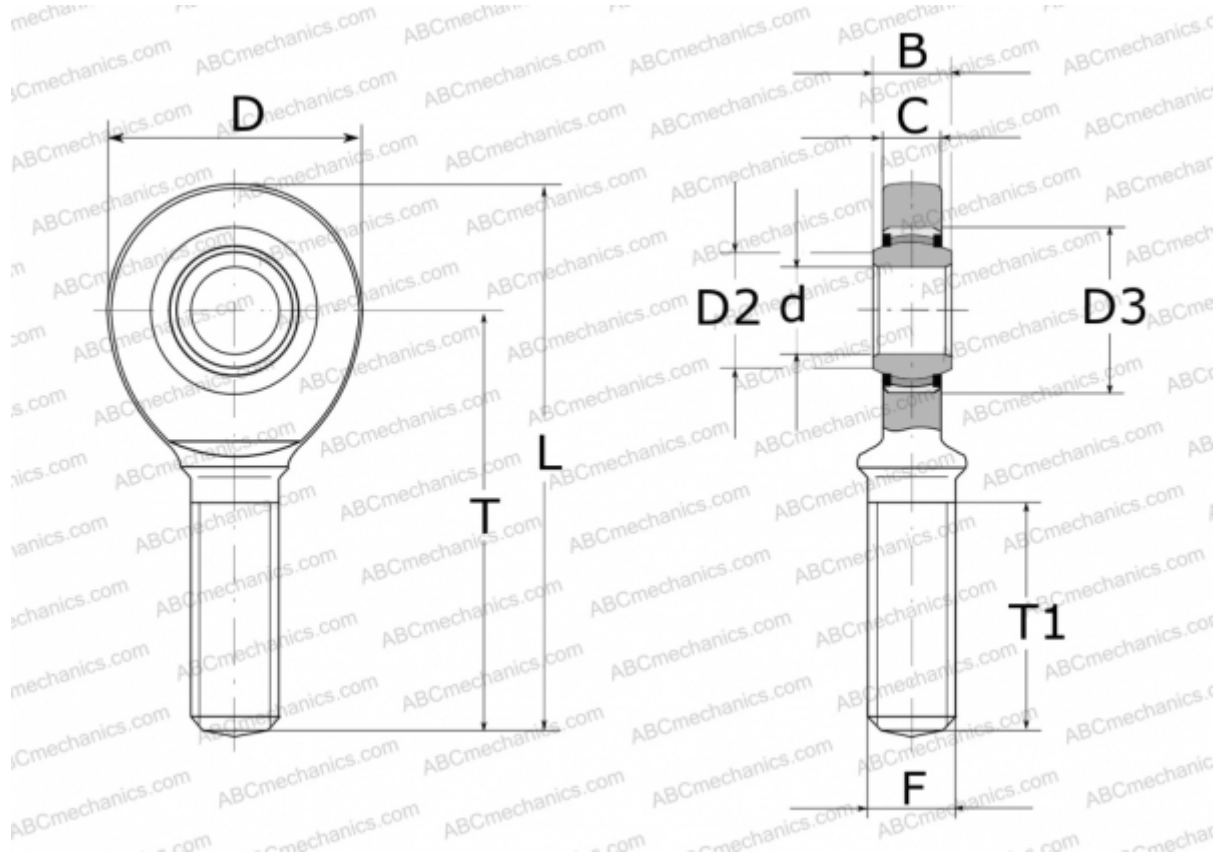

GAL 50 UK 2RS INA

TYPE: Plain bearings, Spherical plain bearings and rod ends, Rod ends, Maintenance free, With external thread, with lip seals or high performance seals, left hand thread, series GAL..-UK-2RS (INA)

Technical specification

DIMENSIONS, MM

d	50,000
D	112,000
D2	56,000
D3	75,000
B	35,000
L	241,000
T	185,000
T1	107,000
C	30,000
F	M45X3

MANUFACTURER

[INA](#)