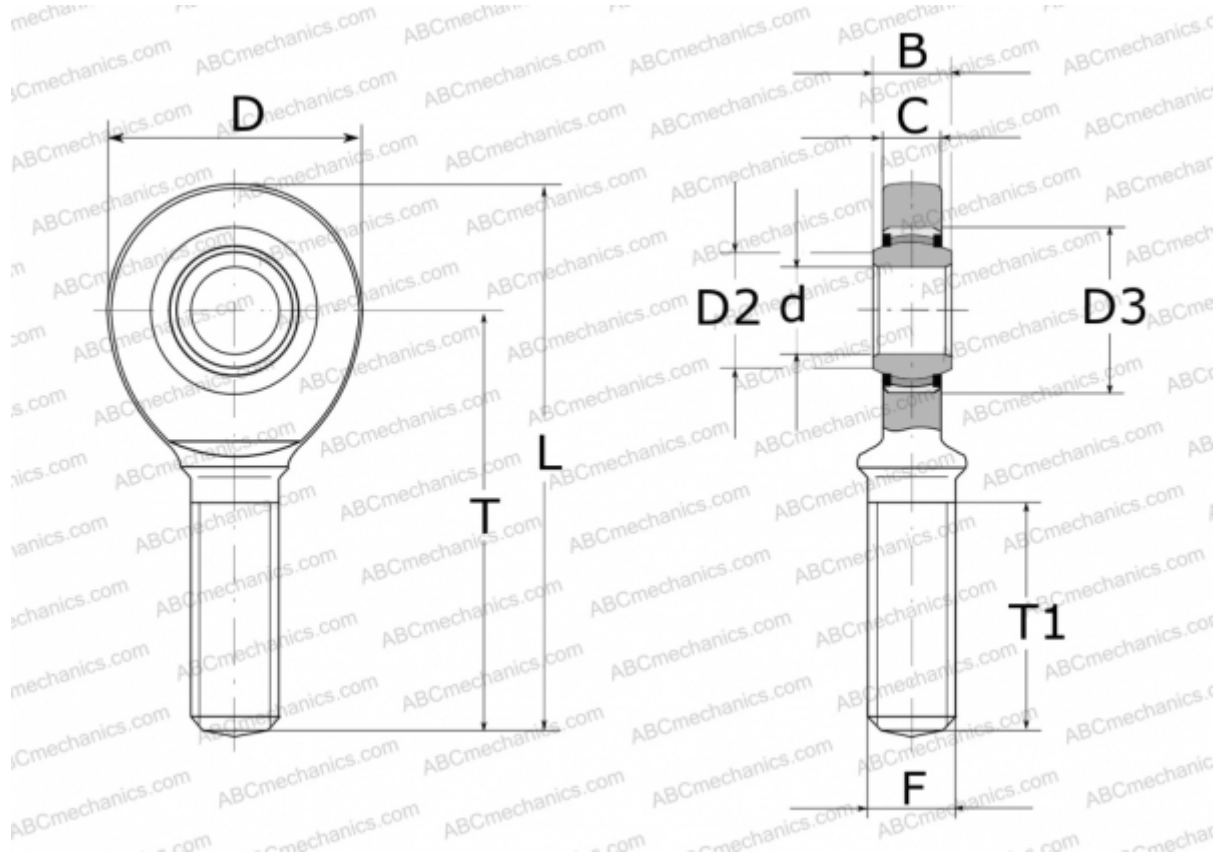

GAL 60 UK 2RS INA

TYPE: Plain bearings, Spherical plain bearings and rod ends, Rod ends, Maintenance free, With external thread, with lip seals or high performance seals, left hand thread, series GAL..-UK-2RS (INA)

Technical specification

DIMENSIONS, MM

d	60,000
D	135,000
D2	66,800
D3	90,000
B	44,000
L	277,500
T	210,000
T1	115,000
C	38,000
F	M52X3

MANUFACTURER

[INA](#)