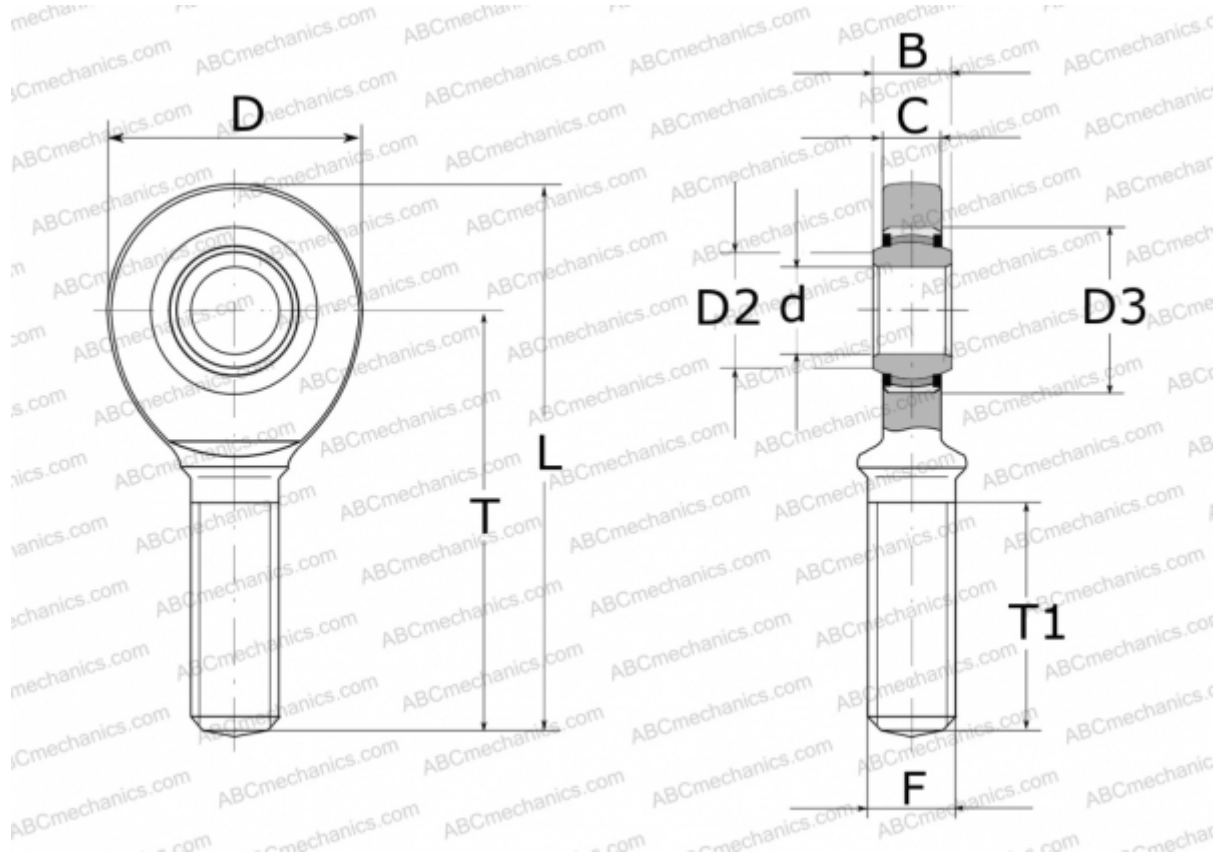

GAL 70 UK 2RS INA

TYPE: Plain bearings, Spherical plain bearings and rod ends, Rod ends, Maintenance free, With external thread, with lip seals or high performance seals, left hand thread, series GAL..-UK-2RS (INA)

Technical specification

DIMENSIONS, MM

d	70,000
D	160,000
D2	77,900
D3	105,000
B	49,000
L	315,000
T	235,000
T1	125,000
C	42,000
F	M56X4

MANUFACTURER

[INA](#)