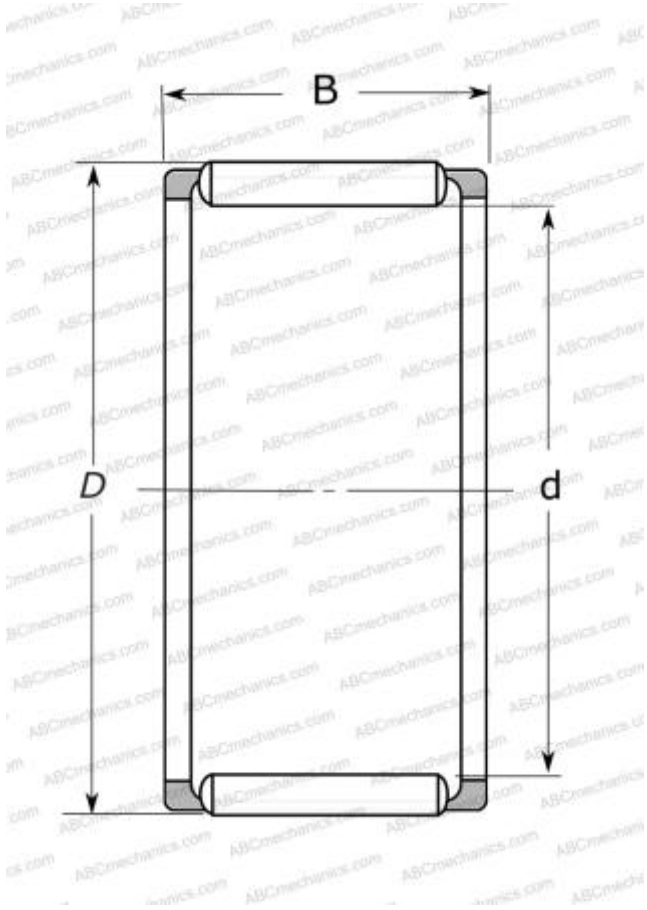

FWF-101410 NSK

Needle roller and cage assemblies

TYPE: Roller bearings, Needle, Single row, Needle roller and cage assemblies, Type FWJ, FWF (NSK)

Technical specification

DIMENSIONS, MM

d	10,000
D	14,000
B	10,000