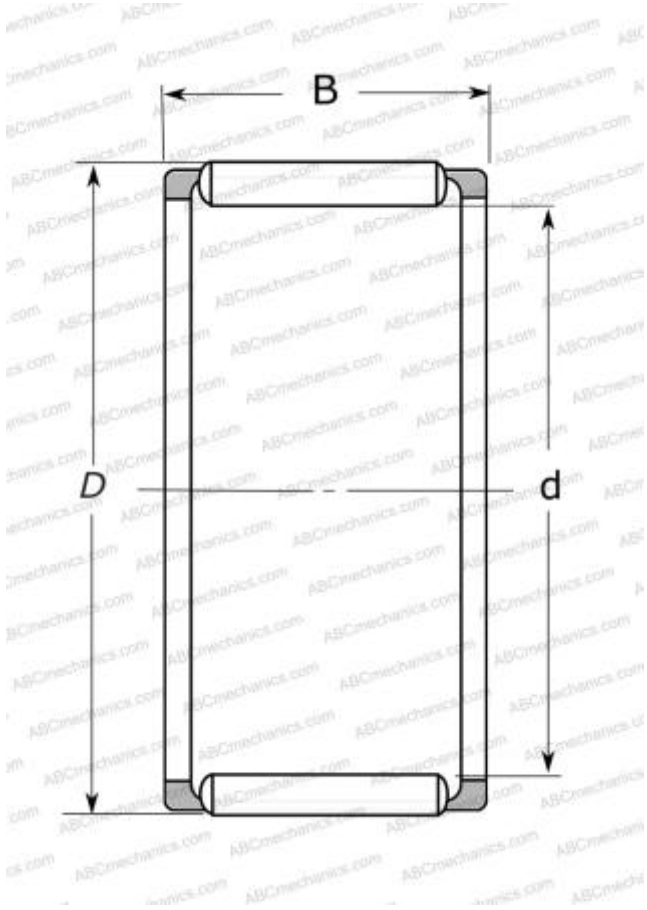

FWF-101612 NSK

Needle roller and cage assemblies

TYPE: Roller bearings, Needle, Single row, Needle roller and cage assemblies, Type FWJ, FWF (NSK)

Technical specification

DIMENSIONS, MM

d	10,000
D	16,000
B	12,000