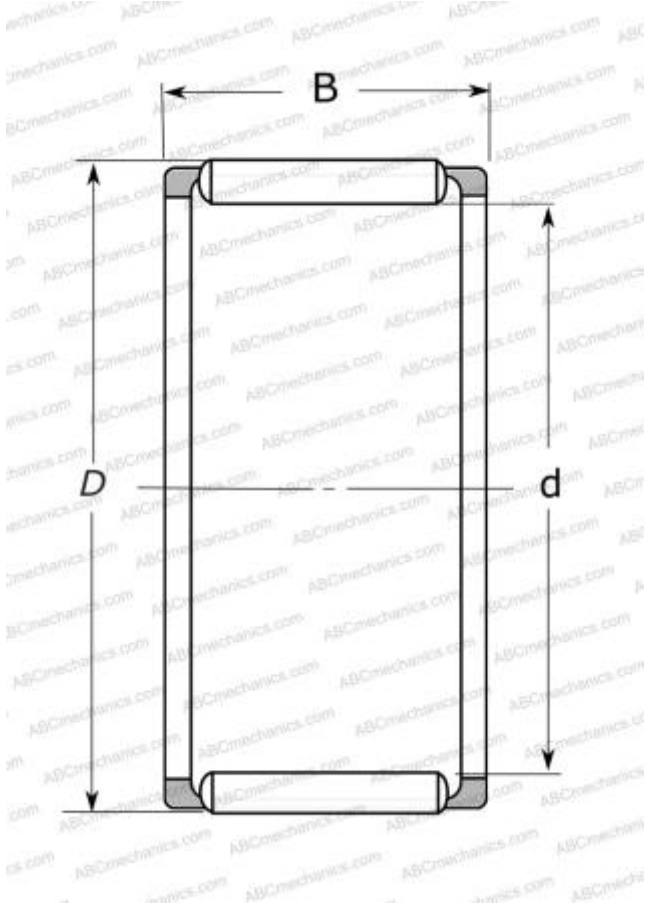

## FWF-121713 NSK

Needle roller and cage assemblies

TYPE: Roller bearings, Needle, Single row, Needle roller and cage assemblies, Type FWJ, FWF (NSK)

### Technical specification

#### DIMENSIONS, MM

d	12,000
D	17,000
B	13,000