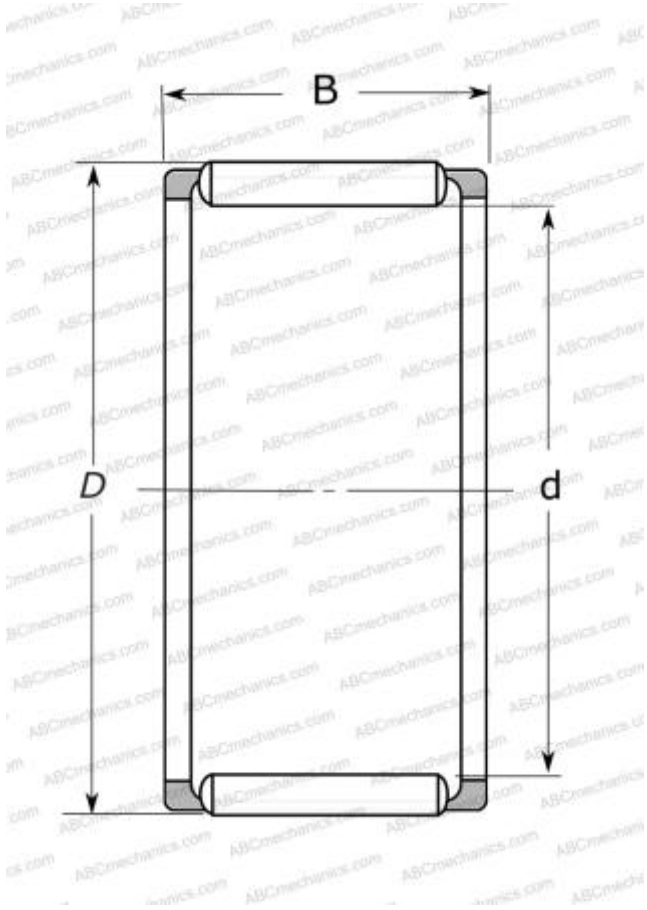

## FWF-141810 NSK

Needle roller and cage assemblies

TYPE: Roller bearings, Needle, Single row, Needle roller and cage assemblies, Type FWJ, FWF (NSK)

### Technical specification

#### DIMENSIONS, MM

d	14,000
D	18,000
B	10,000