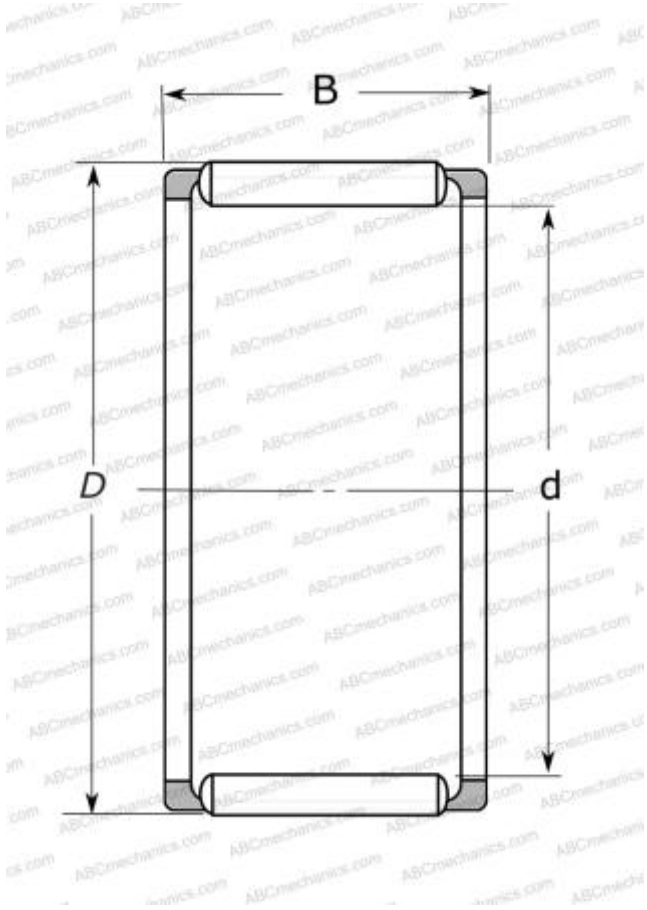

FWF-141813 NSK

Needle roller and cage assemblies

TYPE: Roller bearings, Needle, Single row, Needle roller and cage assemblies, Type FWJ, FWF (NSK)

Technical specification

DIMENSIONS, MM

d	14,000
D	18,000
B	13,000