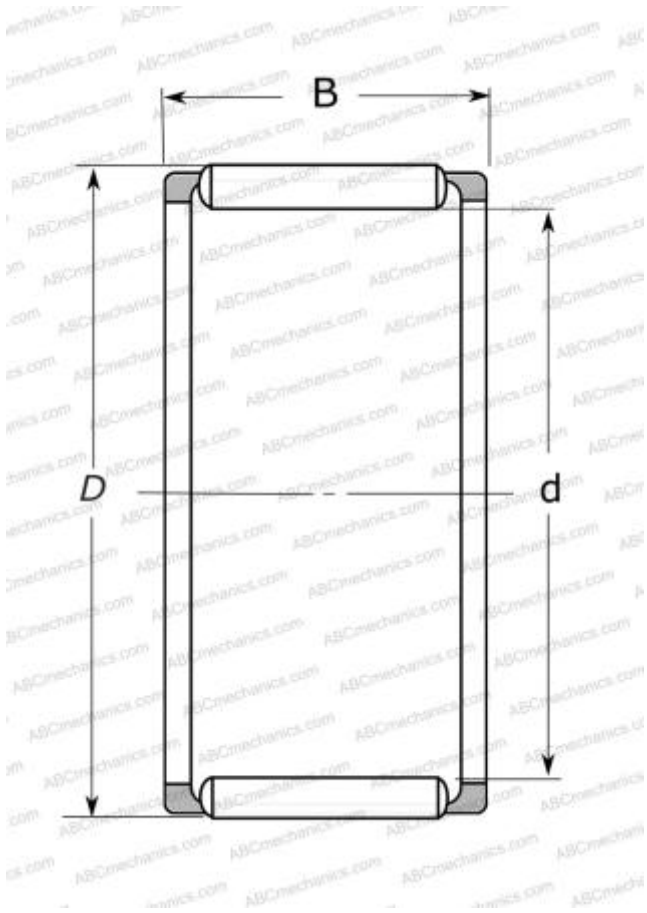

WJ-121616 NSK

Needle roller and cage assemblies

TYPE: Roller bearings, Needle, Single row, Needle roller and cage assemblies, Type WJ (NSK), inch size

Technical specification

DIMENSIONS, MM

| | |
|---|--------|
| d | 19,050 |
| D | 25,400 |
| B | 25,400 |