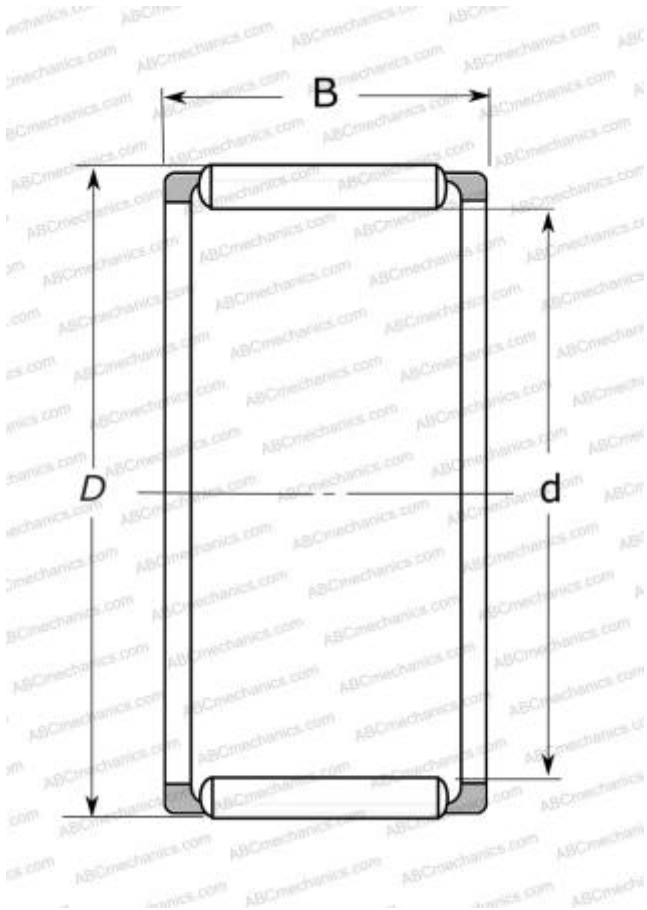

## WJ-141816 NSK

Needle roller and cage assemblies

TYPE: Roller bearings, Needle, Single row, Needle roller and cage assemblies, Type WJ (NSK), inch size

### Technical specification

#### DIMENSIONS, MM

d	22,225
D	28,575
B	25,400