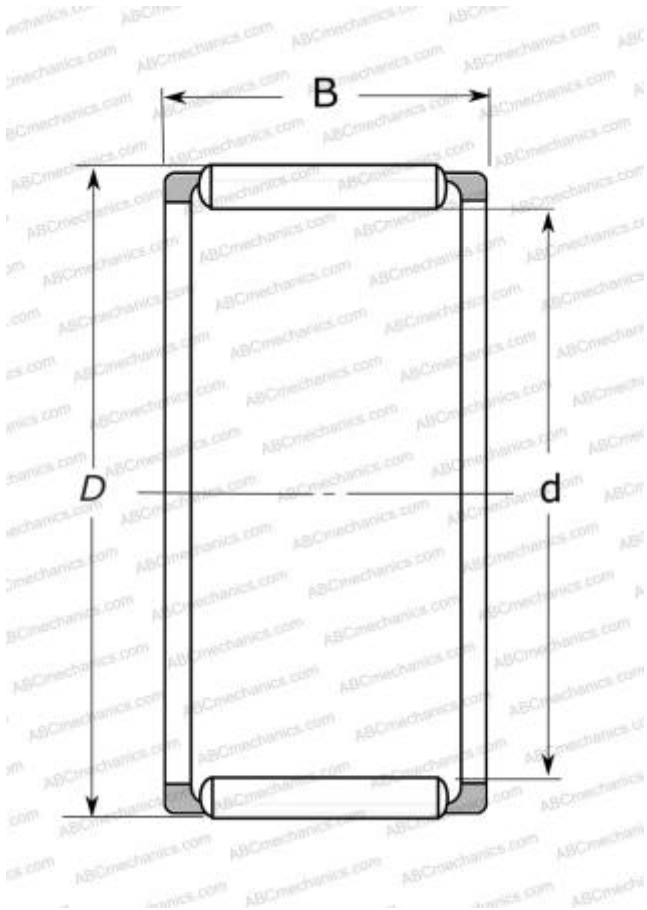

## WJ-162112 NSK

Needle roller and cage assemblies

TYPE: Roller bearings, Needle, Single row, Needle roller and cage assemblies, Type WJ (NSK), inch size

### Technical specification

#### DIMENSIONS, MM

|   |        |
|---|--------|
| d | 25,400 |
| D | 33,338 |
| B | 19,050 |