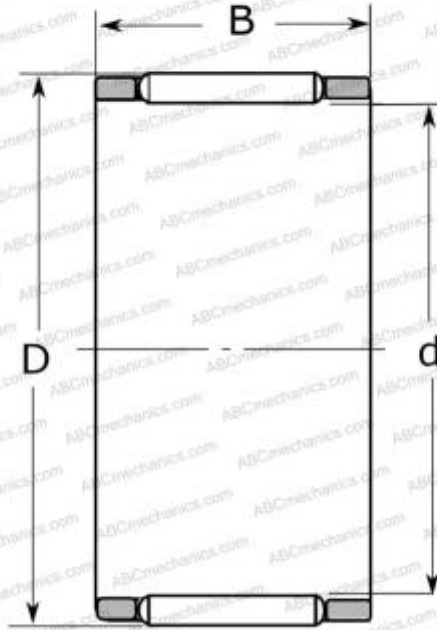

WJC-101208 NSK

Needle roller and cage assemblies

TYPE: Roller bearings, Needle, Single row, Needle roller and cage assemblies, Type WJC, WJP (NSK), inch size

Technical specification

DIMENSIONS, MM

| | |
|---|--------|
| d | 15,875 |
| D | 19,050 |
| B | 12,700 |