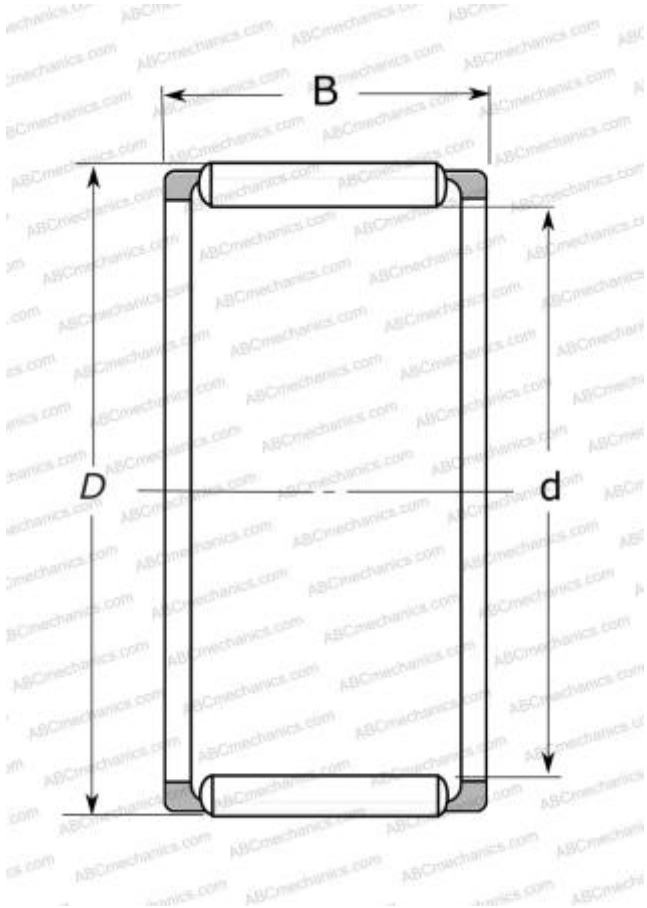

FWF-121610-E NSK

Needle roller and cage assemblies

TYPE: Roller bearings, Needle, Single row, Needle roller and cage assemblies, For large ends of connecting rods, type FWF..E (NSK)

Technical specification

DIMENSIONS, MM

d	12,000
D	16,000
B	10,000

MANUFACTURER

[NSK](#)