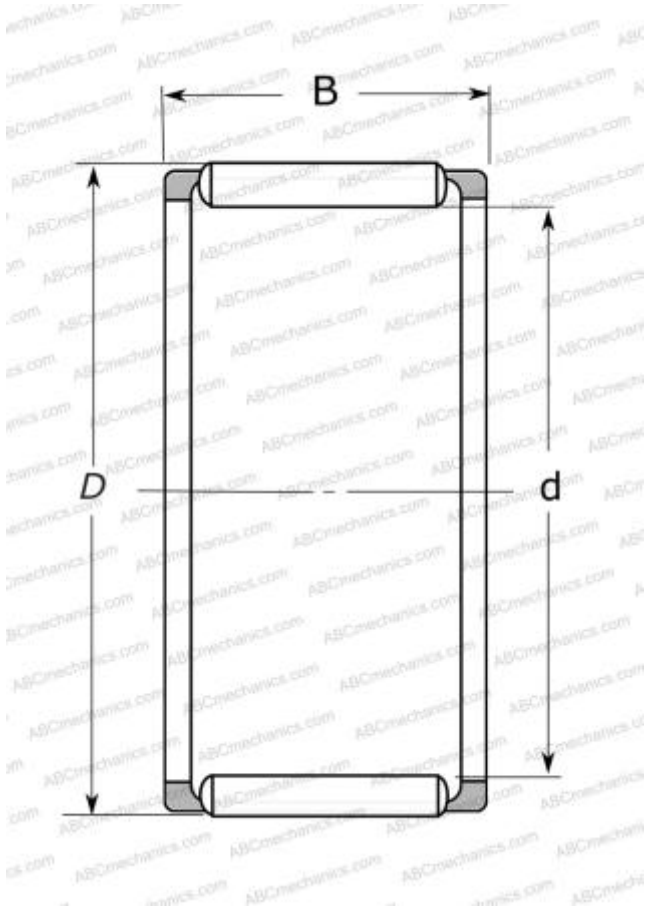

FWF-141910-E NSK

Needle roller and cage assemblies

TYPE: Roller bearings, Needle, Single row, Needle roller and cage assemblies, For large ends of connecting rods, type FWF..E (NSK)

Technical specification

DIMENSIONS, MM

d	14,000
D	19,000
B	10,000

MANUFACTURER

[NSK](#)