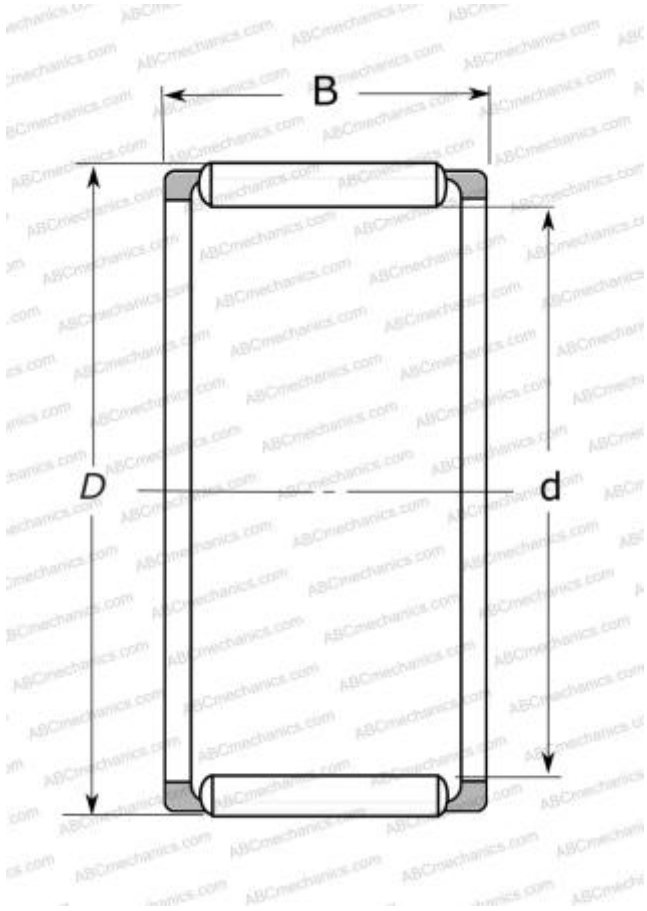

## FWF-142012-E NSK

Needle roller and cage assemblies

TYPE: Roller bearings, Needle, Single row, Needle roller and cage assemblies, For large ends of connecting rods, type FWF..E (NSK)

### Technical specification

#### DIMENSIONS, MM

d	14,000
D	20,000
B	12,000