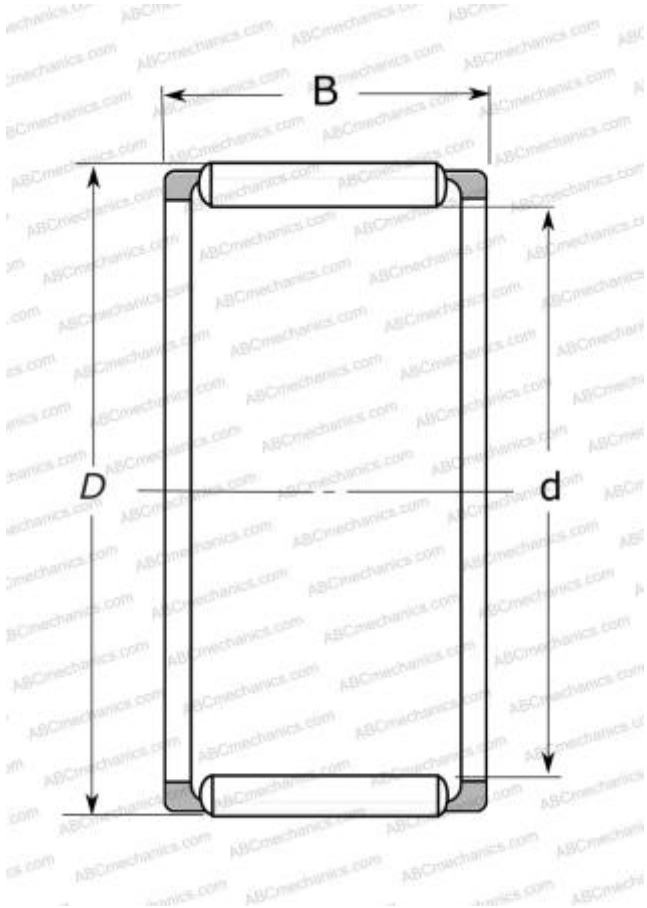

## FWF-15199-E NSK

Needle roller and cage assemblies

TYPE: Roller bearings, Needle, Single row, Needle roller and cage assemblies, For large ends of connecting rods, type FWF..E (NSK)

### Technical specification

#### DIMENSIONS, MM

d	15,000
D	19,000
B	9,000