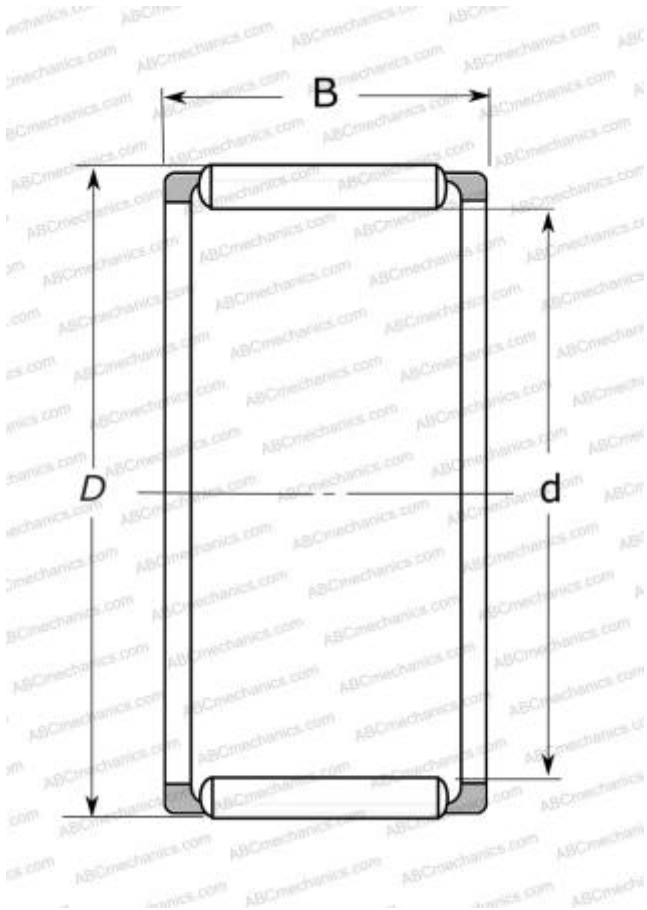

## FWF-152010-E NSK

Needle roller and cage assemblies

TYPE: Roller bearings, Needle, Single row, Needle roller and cage assemblies, For large ends of connecting rods, type FWF..E (NSK)

### Technical specification

#### DIMENSIONS, MM

d	15,000
D	20,000
B	10,000