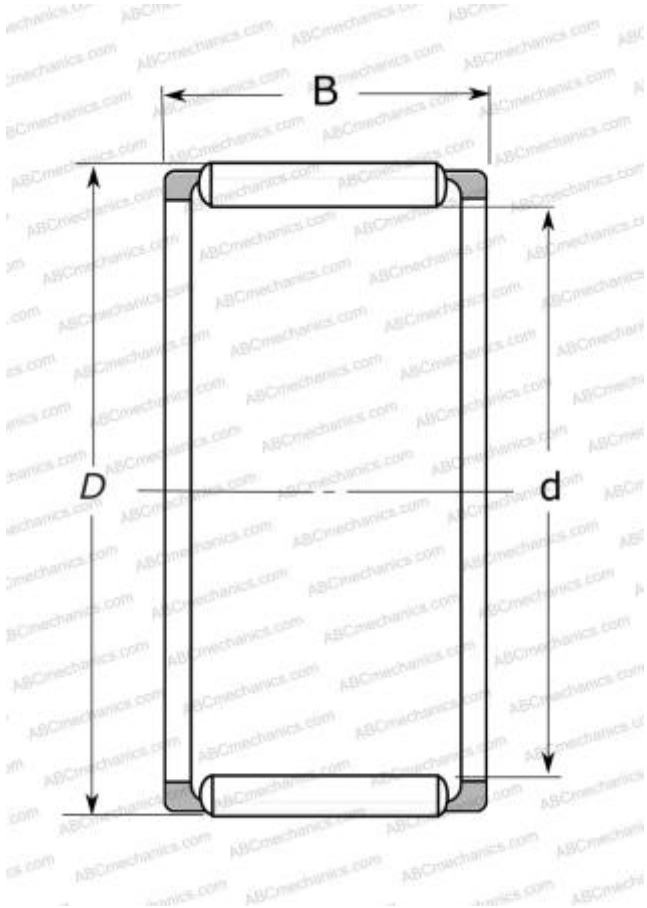

FWF-152110-E NSK

Needle roller and cage assemblies

TYPE: Roller bearings, Needle, Single row, Needle roller and cage assemblies, For large ends of connecting rods, type FWF..E (NSK)

Technical specification

DIMENSIONS, MM

d	15,000
D	21,000
B	10,000

MANUFACTURER

[NSK](#)