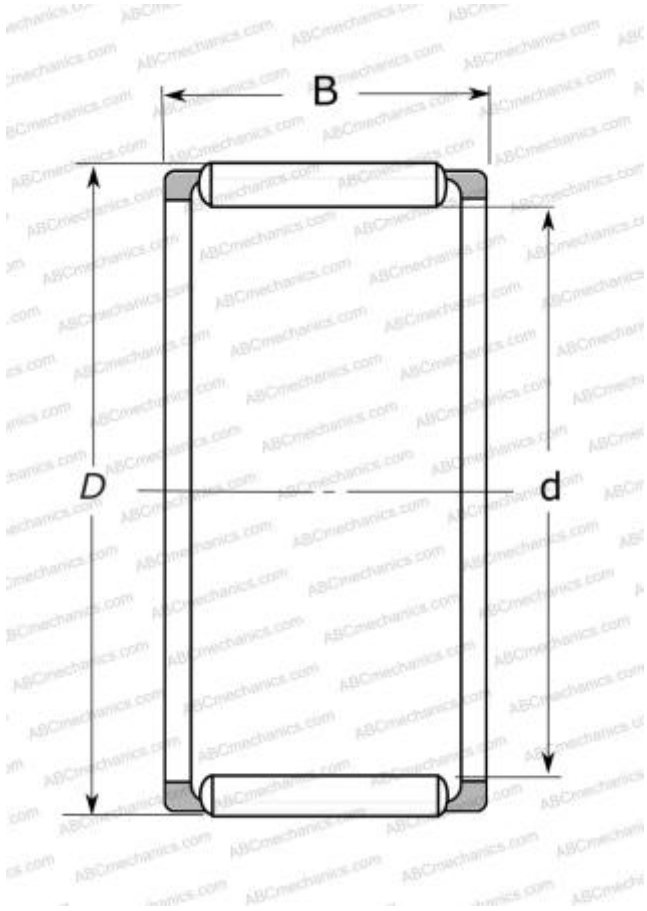

## FWF-162212-E NSK

Needle roller and cage assemblies

TYPE: Roller bearings, Needle, Single row, Needle roller and cage assemblies, For large ends of connecting rods, type FWF..E (NSK)

### Technical specification

#### DIMENSIONS, MM

d	16,000
D	22,000
B	12,000