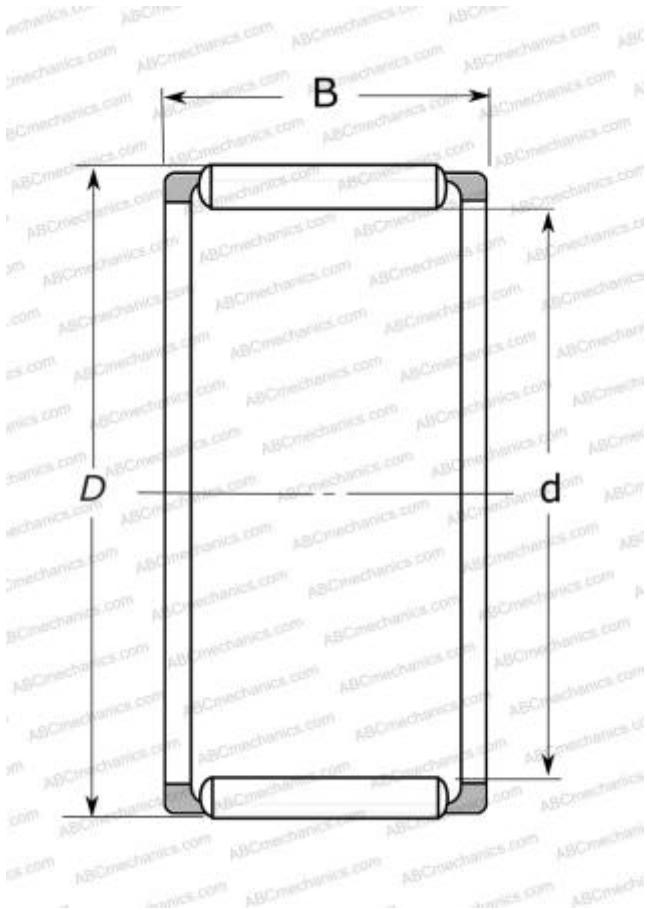

FWF-182314-E NSK

Needle roller and cage assemblies

TYPE: Roller bearings, Needle, Single row, Needle roller and cage assemblies, For large ends of connecting rods, type FWF..E (NSK)

Technical specification

DIMENSIONS, MM

d	18,000
D	23,000
B	14,000

MANUFACTURER

[NSK](#)