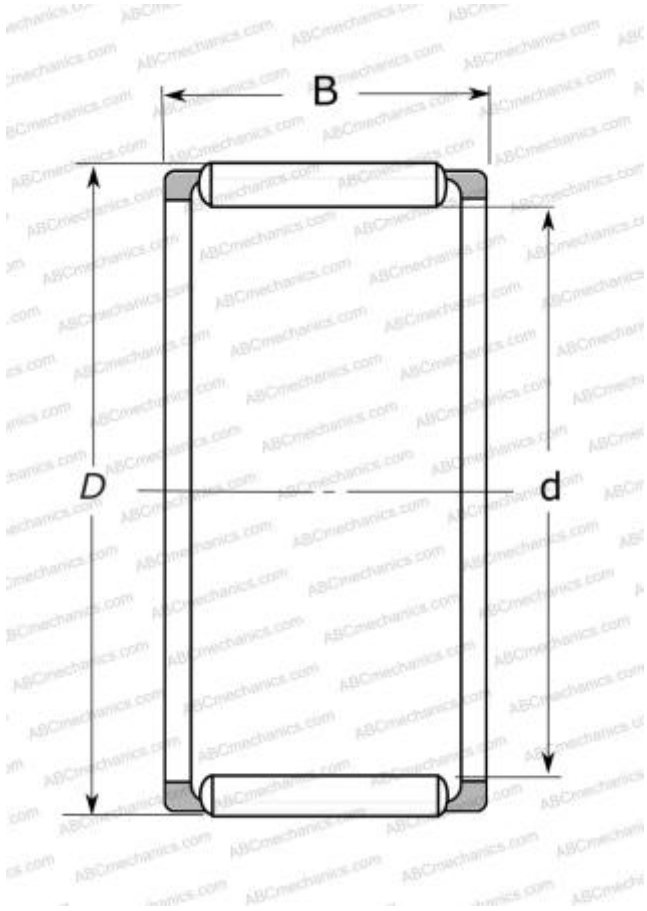

FWF-182412-E NSK

Needle roller and cage assemblies

TYPE: Roller bearings, Needle, Single row, Needle roller and cage assemblies, For large ends of connecting rods, type FWF..E (NSK)

Technical specification

DIMENSIONS, MM

d	18,000
D	24,000
B	12,000

MANUFACTURER

[NSK](#)