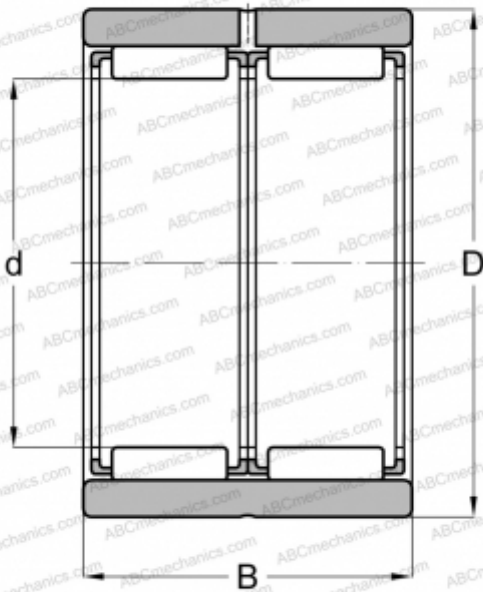

RNAO 8x16x20 ABC

Needle roller bearings

TYPE: Roller bearings, Needle, Double row, With machined rings without flanges, without an inner ring, Metric

Technical specification

DIMENSIONS, MM

d	8,000
D	16,000
B	20,000