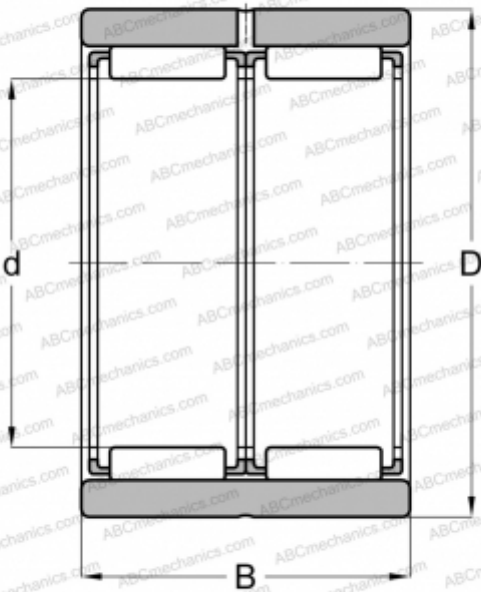

## RNAFW 81620 IKO

Needle roller bearings

TYPE: Roller bearings, Needle, Double row, With machined rings without flanges, without an inner ring, Metric

#### DIMENSIONS, MM

d	8,000
D	16,000
B	20,000