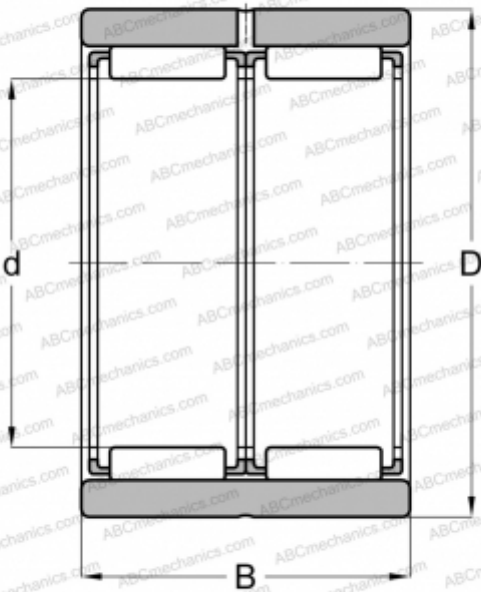

## RNAO 10x17x20 ABC

Needle roller bearings

TYPE: Roller bearings, Needle, Double row, With machined rings without flanges, without an inner ring, Metric

#### DIMENSIONS, MM

d	10,000
D	17,000
B	20,000

#### INTERCHANGE

FAG

[RNAF 10x17x20](#)