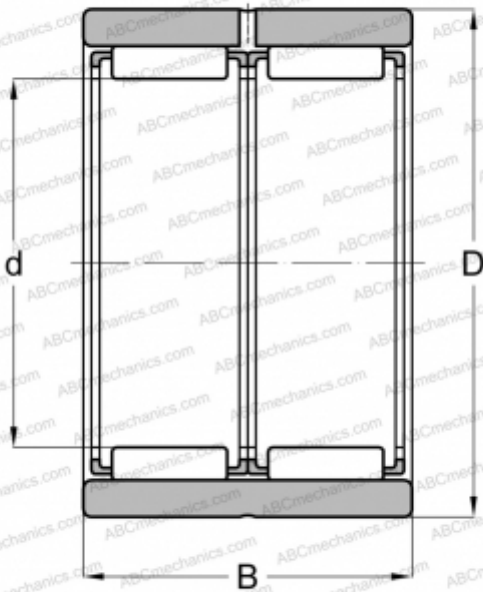

## RNAO 14x22x20 ABC

Needle roller bearings

TYPE: Roller bearings, Needle, Double row, With machined rings without flanges, without an inner ring, Metric

#### DIMENSIONS, MM

d	14,000
D	22,000
B	20,000