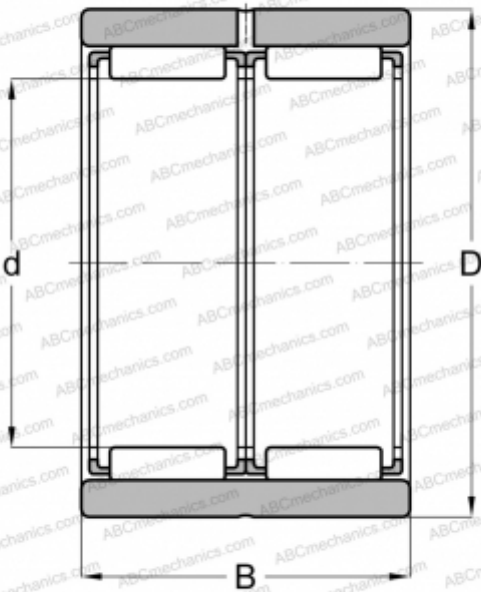

## RNAO 14x22x20(RNAF 14x22x20) FAG

Needle roller bearings

TYPE: Roller bearings, Needle, Double row, With machined rings without flanges, without an inner ring, Metric

#### DIMENSIONS, MM

d	14,000
D	22,000
B	20,000