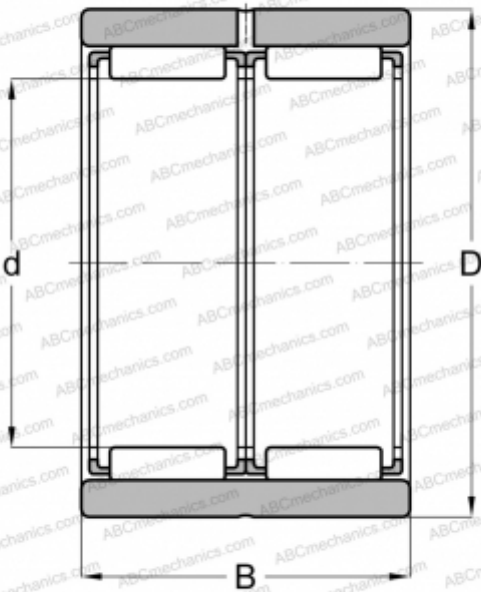

## RNAFW 142220 IKO

Needle roller bearings

TYPE: Roller bearings, Needle, Double row, With machined rings without flanges, without an inner ring, Metric

#### DIMENSIONS, MM

d	14,000
D	22,000
B	20,000