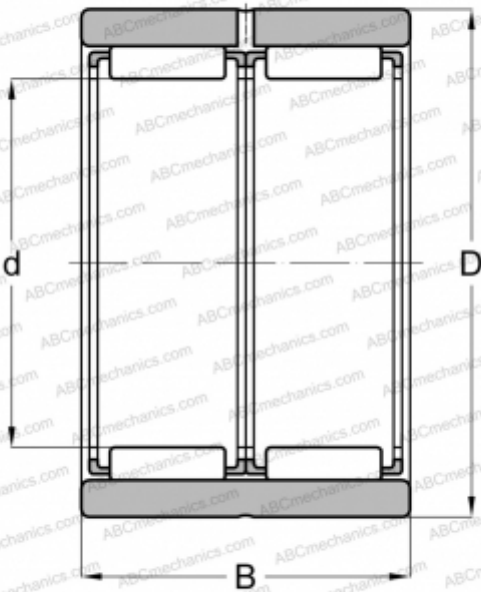

RNAO 15x23x20 ABC

Needle roller bearings

TYPE: Roller bearings, Needle, Double row, With machined rings without flanges, without an inner ring, Metric

Technical specification

DIMENSIONS, MM

d	15,000
D	23,000
B	20,000