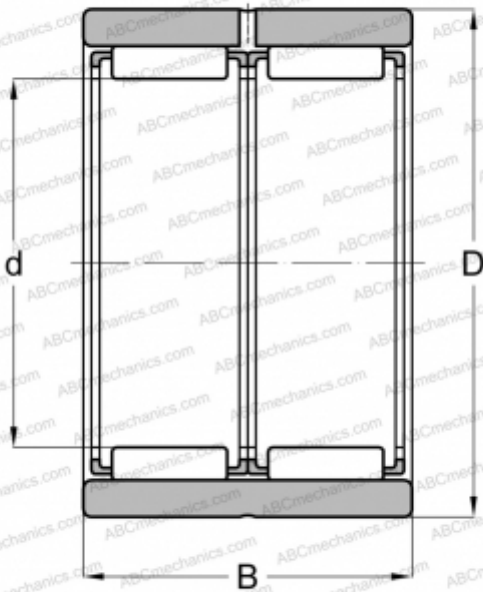

RNAF 15x23x20 FAG

Needle roller bearings

TYPE: Roller bearings, Needle, Double row, With machined rings without flanges, without an inner ring, Metric

Technical specification

DIMENSIONS, MM

d	15,000
D	23,000
B	20,000

MANUFACTURER

[FAG](#)

INTERCHANGE

ABC

[RNAO 15x23x20](#)

IKO

[RNAFW 152320](#)