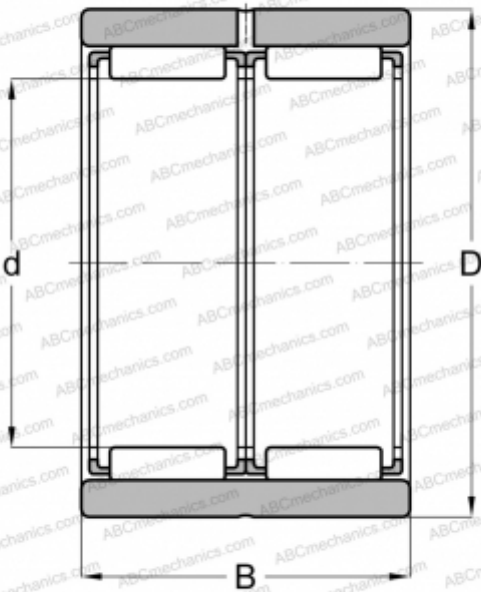

RNAFW 152320 IKO

Needle roller bearings

TYPE: Roller bearings, Needle, Double row, With machined rings without flanges, without an inner ring, Metric

Technical specification

DIMENSIONS, MM

d	15,000
D	23,000
B	20,000

MANUFACTURER

[IKO](#)

INTERCHANGE

ABC	RNAO 15x23x20
FAG	RNAF 15x23x20

CALCULATION DATA

Basic dynamic load rating, C	11,400 kN
Basic static load rating, Co	15,400 kN