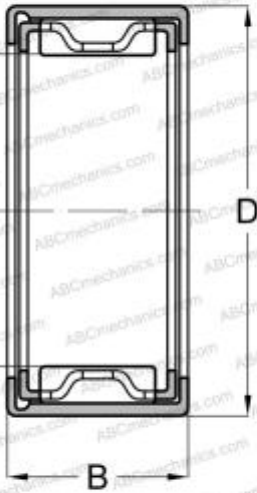

## FJ-1010 NSK

Needle roller bearings

TYPE: Roller bearings, Needle, Single row, With open ends, with cage, type FJ, FJH, FJL (NSK), Drawn cup

### Technical specification

#### DIMENSIONS, MM

d	10,000
D	14,000
B	10,000