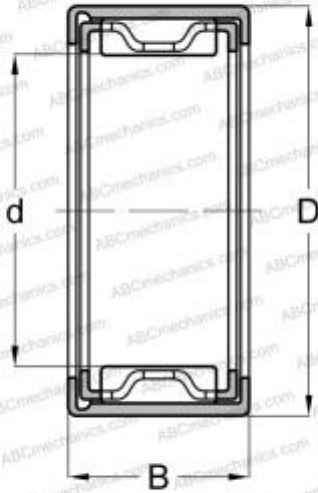

FJ-1015L NSK

Needle roller bearings

TYPE: Roller bearings, Needle, Single row, With open ends, with cage, type FJ, FJH, FJL (NSK), Drawn cup

Technical specification

DIMENSIONS, MM

d	10,000
D	14,000
B	15,000

MANUFACTURER

[NSK](#)

ASSOCIATED PRODUCTS

FIR-071015